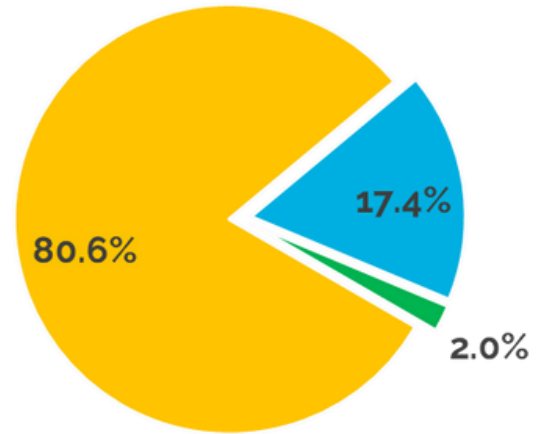

This month we had:

95,064 lbs of total waste
76,260 lbs were landfilled
16,430 lbs were recycled
1,914 lbs were composted

■ Landfilled ■ Recycled ■ Composted

Compost Outpost Diversion Rates:

49.9% Decrease
 from December 2023
25.6% Decrease
 compared to January 2022

Did you know...

This month the ASCP electric-assisted trikes arrived! These trikes help us collect compost from the entire campus much more efficiently while remaining eco-friendly!

Environmental Impacts