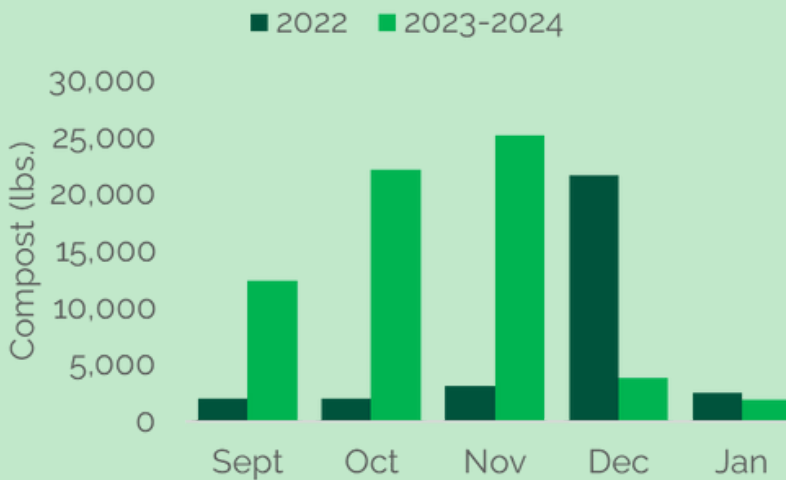

This month we had:

95,064 lbs of total waste
76,260 lbs were landfilled
16,430 lbs were recycled
1,914 lbs were composted

■ Landfilled ■ Recycled ■ Composted

Compost Outpost Diversion Rates:

49.9% Decrease
 from December 2023
25.6% Decrease
 compared to January 2022

Did you know...

This month the ASCP electric-assisted trikes arrived! These trikes help us collect compost from the entire campus much more efficiently while remaining eco-friendly!

Environmental Impacts