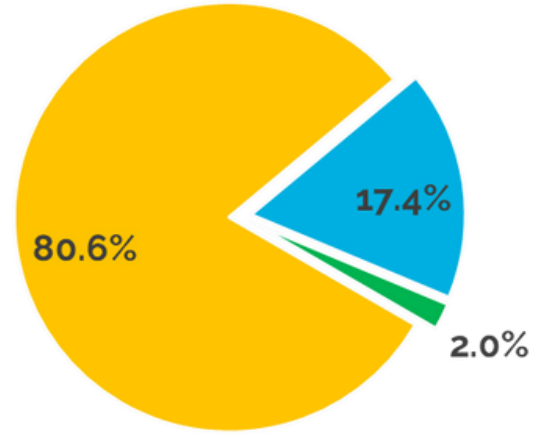

This month we had:

95,064 lbs of total waste
76,260 lbs were landfilled
16,430 lbs were recycled
1,914 lbs were composted

■ Landfilled ■ Recycled ■ Composted

Compost Outpost Diversion Rates:

49.9% Decrease
 from December 2023
25.6% Decrease
 compared to January 2022

Did you know...

This month the ASCP electric-assisted trikes arrived! These trikes help us collect compost from the entire campus much more efficiently while remaining eco-friendly!

Environmental Impacts