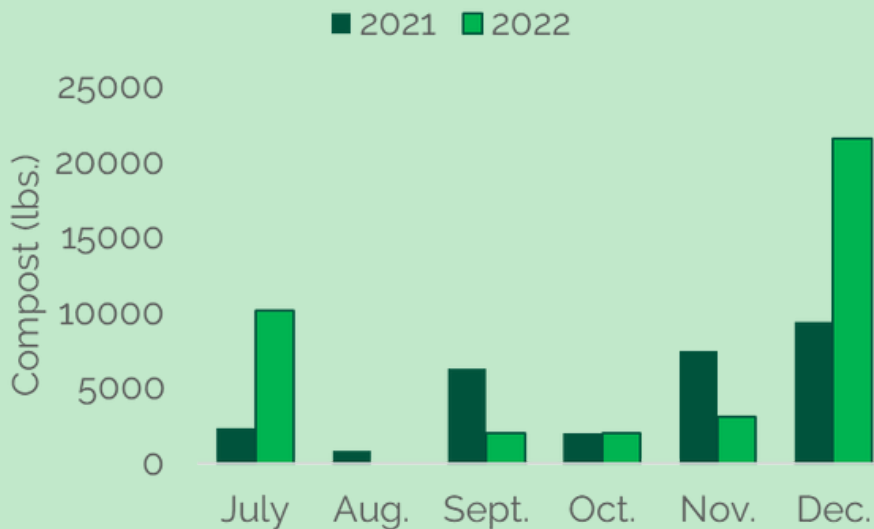

December 2022 Waste Report

This month we had:

- 185,726** lbs of total waste
- 128,700** lbs were landfilled
- 35,374** lbs were recycled
- 12.4** lbs were recycled with H2R*
- 21,652** lbs were composted

*Specialty items accepted by the ASCP

Compost Diversion Rates:

588.9% Increase
from November 2022
130.3% Decrease
compared to December 2021
**No data provided for August 22*

Did you know...

The ASCP's Free Store is available to everyone on campus. Open Mondays, Thursdays, and Fridays from 12-2:00, everything is free to a good home!