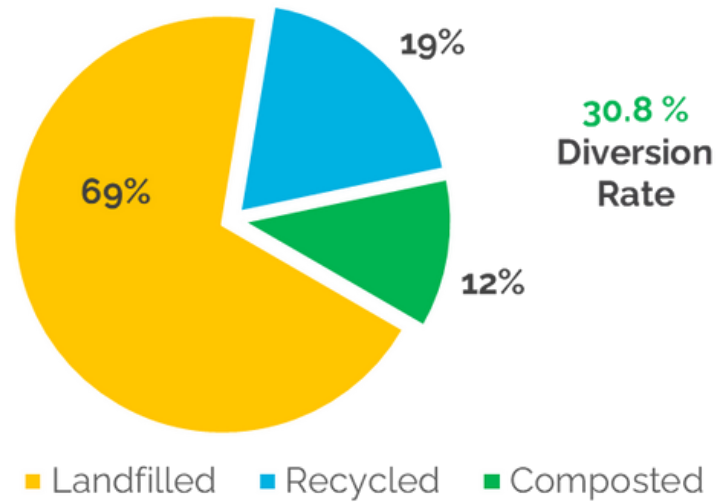

December 2022 Waste Report

This month we had:

- **185,726** lbs of total waste
- **128,700** lbs were landfilled
- **35,374** lbs were recycled
- **12.4** lbs were recycled with H2R*
- **21,652** lbs were composted

*Specialty items accepted by the ASCP

Compost Diversion Rates:

588.9% Increase
from November 2022
130.3% Decrease
compared to December 2021
*No data provided for August 22