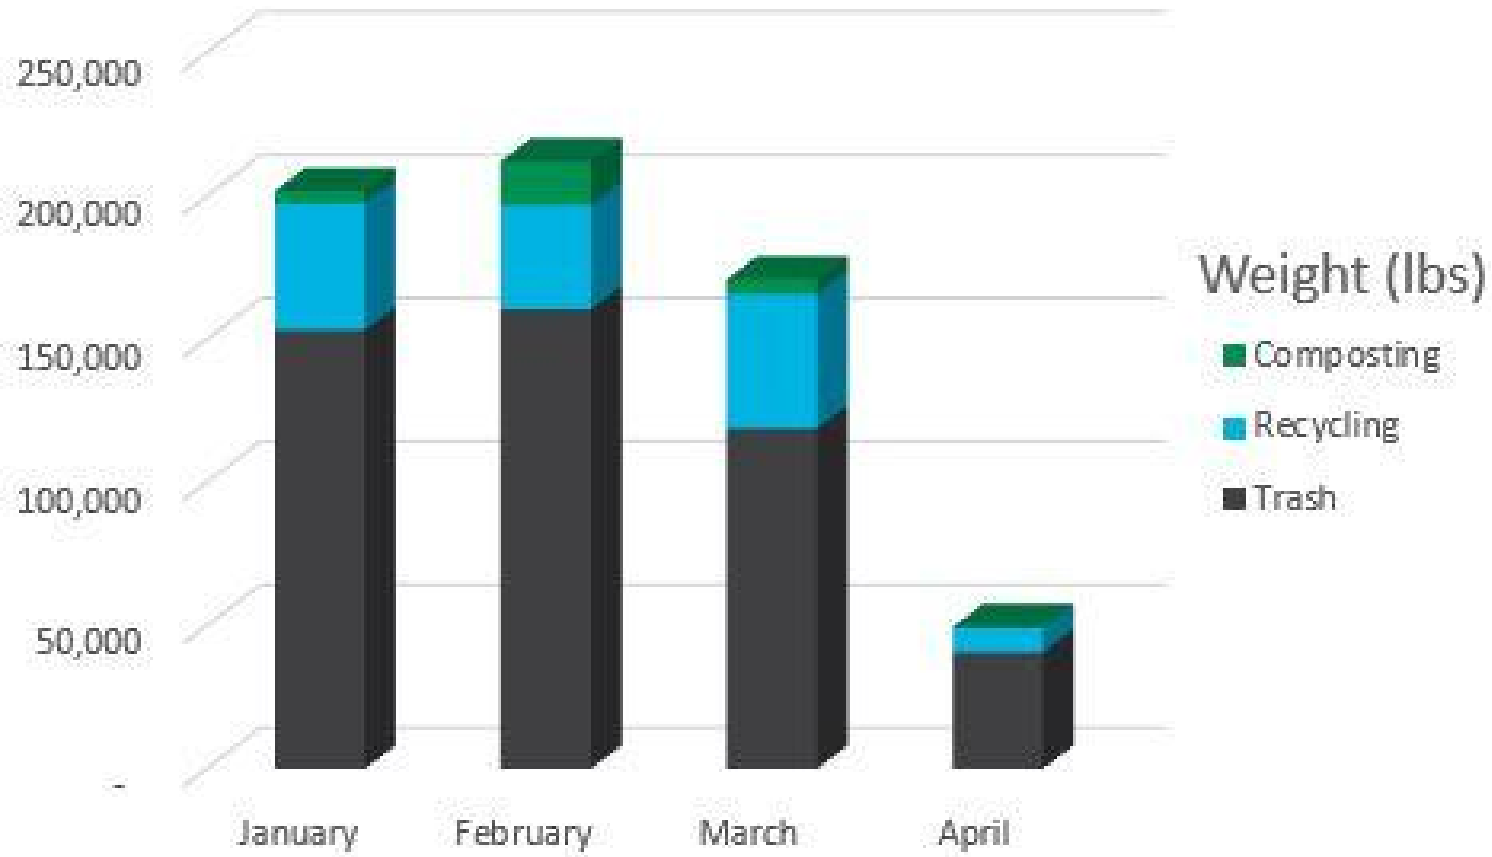

# April 2020 Waste Report

Altogether Recycling Collected: **8,617 lbs**  
 Landfill Collected: **40,654 lbs**  
 Compostable Materials Collected: **190 lbs**  
 Total Materials Collected: **49,461 lbs**

## Monthly Waste Comparison