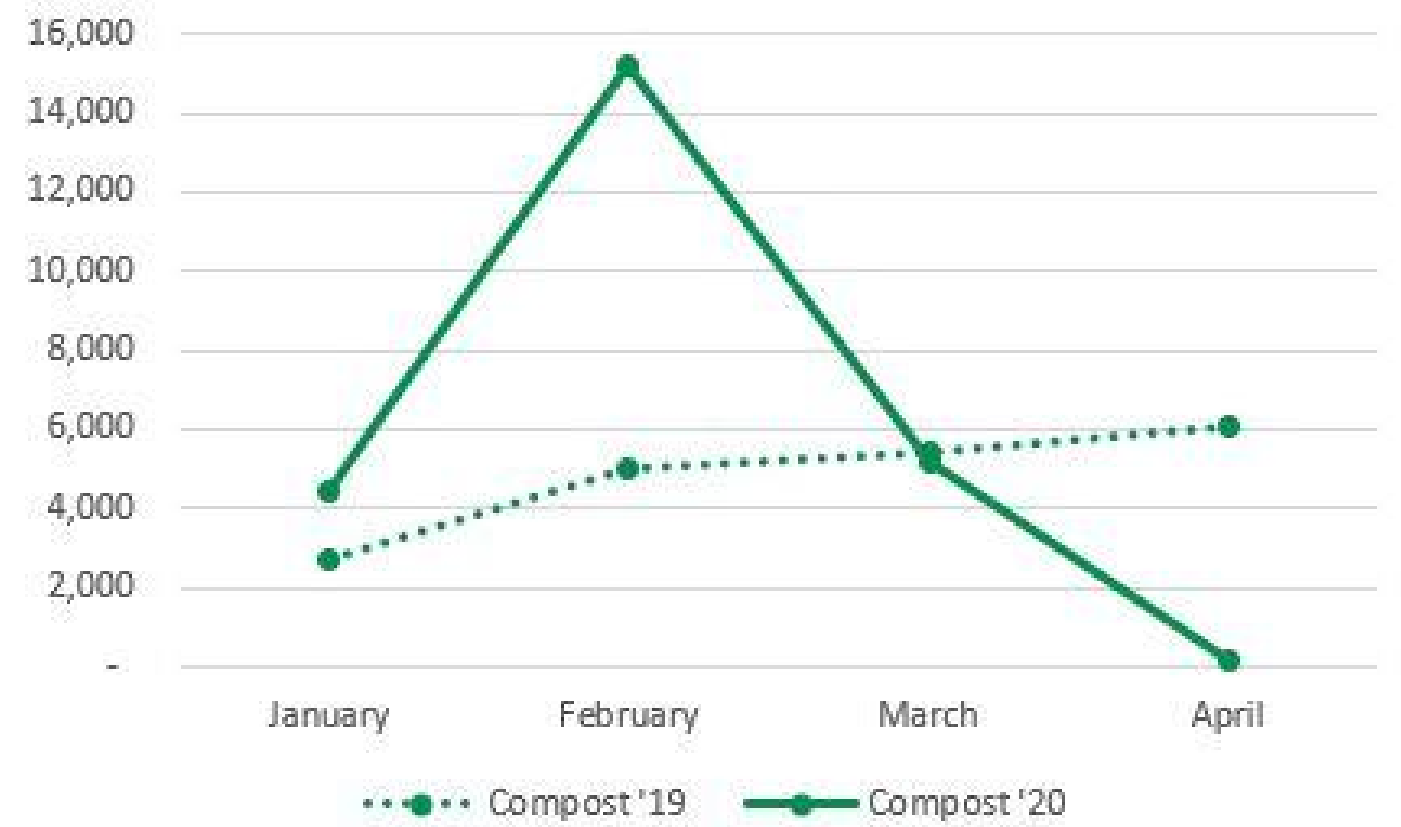

Compost Annual Comparison

The **Compost Weight** collected at the Auraria Campus in April was **190 lbs**. That is a **96.69%** decrease compared to this month last year.

Monthly Waste Diversion Highlight

Celebrating Earth Day's 50th Anniversary

Waste diversion takes a "spin" this month to celebrate Earth Day's and the impacts of waste diversion across the globe. Check out the ASCP's [Virtual Earth Week](#) for all of the highlights and resources about waste diversion and much more!

For more information go to sustainableauraria.org!

Waste information sourced from EPA and GFL Waste and Recycling