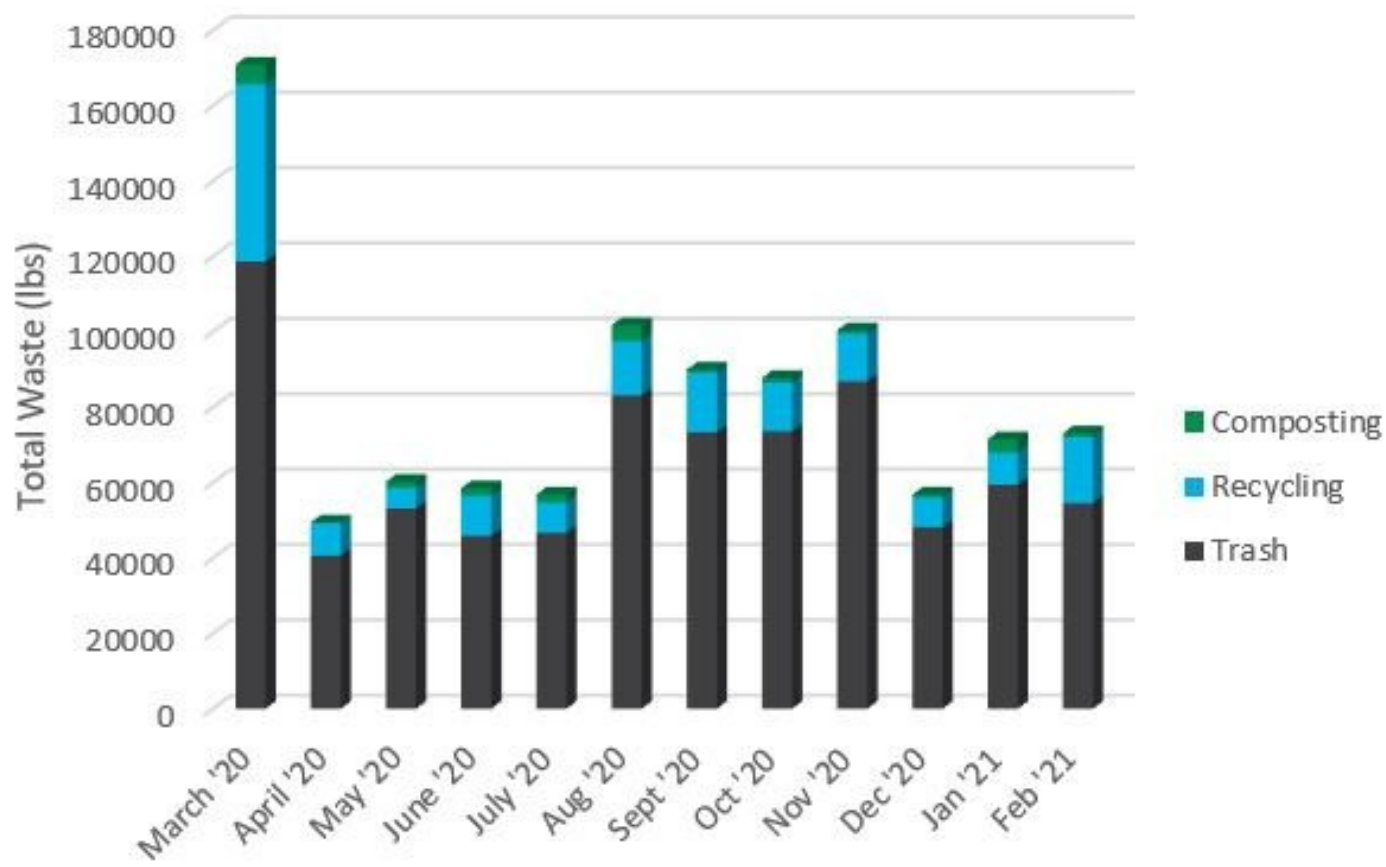

# February 2021 Waste Report

Altogether Recycling Collected: **17,489 lbs**

Landfill Collected: **54,607 lbs**

Compostable Materials Collected: **3,489 lbs**

Total Materials Collected: **72,753 lbs**

**AURARIA  
HIGHER EDUCATION  
CENTER™**

## Monthly Waste Comparison