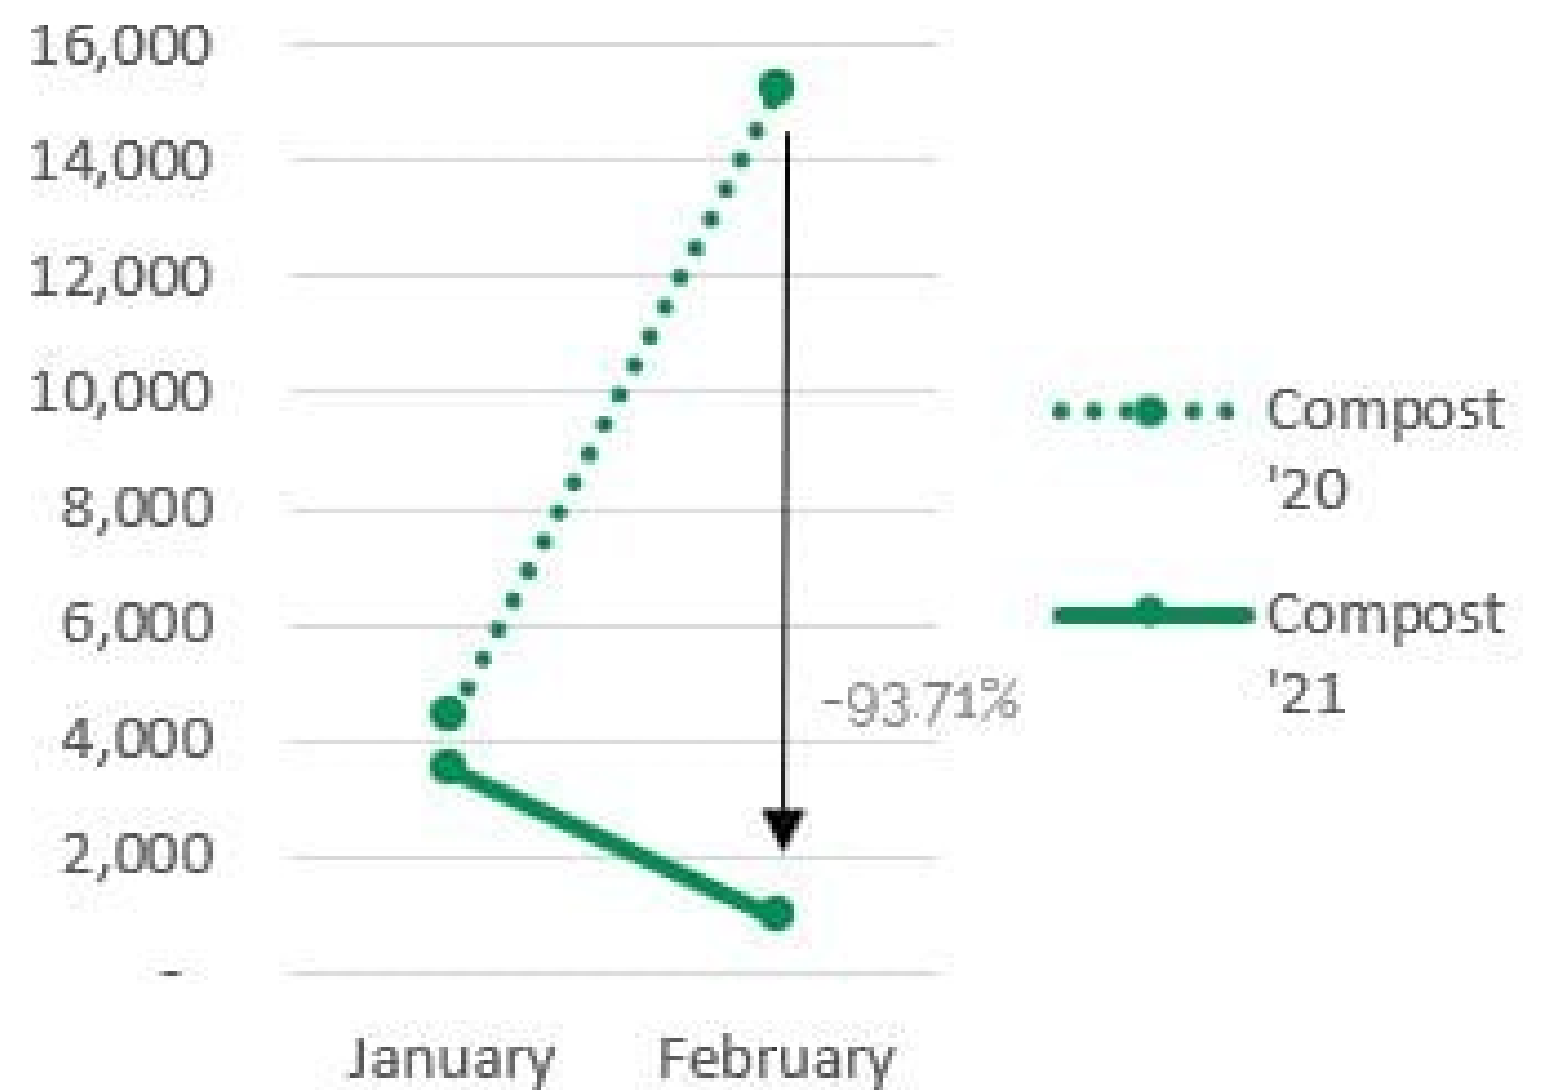

Compost Annual Comparison

The **Compost Weight** collected at the Auraria Campus in January was **957 lbs**. That is a **93.71%** decrease compared to this month last year.

For more information go to sustainableauraria.org!