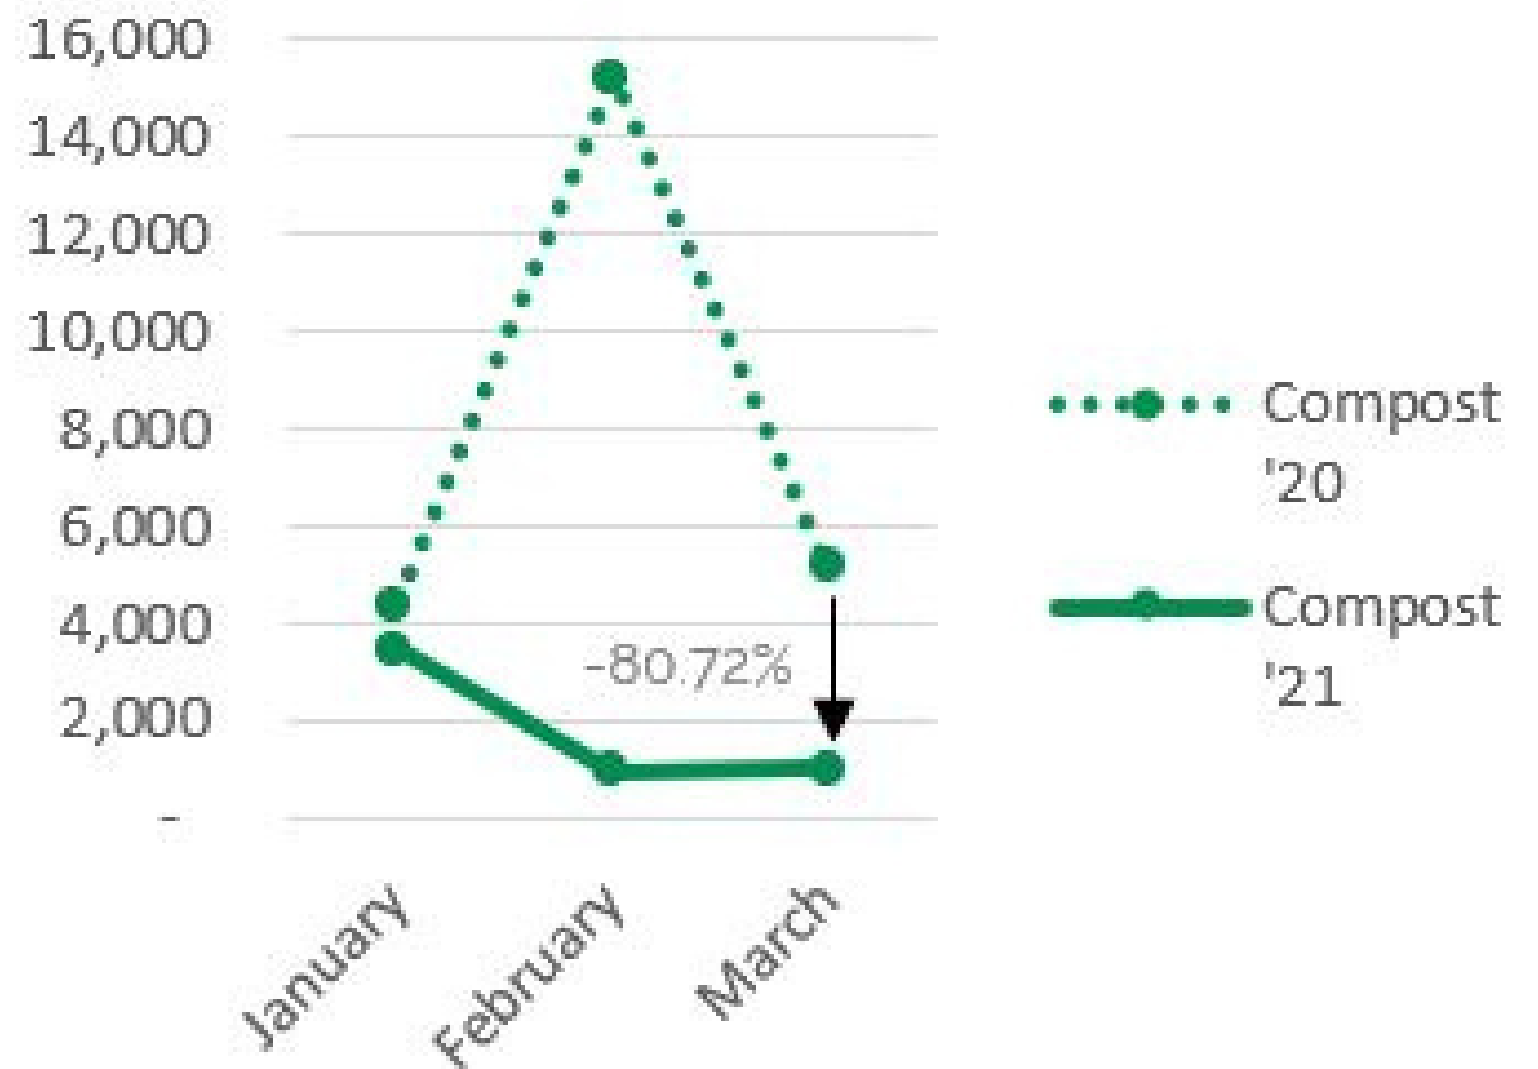

Compost Annual Comparison

The **Compost Weight** collected at the Auraria Campus in January was **998 lbs**. That is a **80.72%** decrease compared to this month last year.

For more information go to sustainableauraria.org!