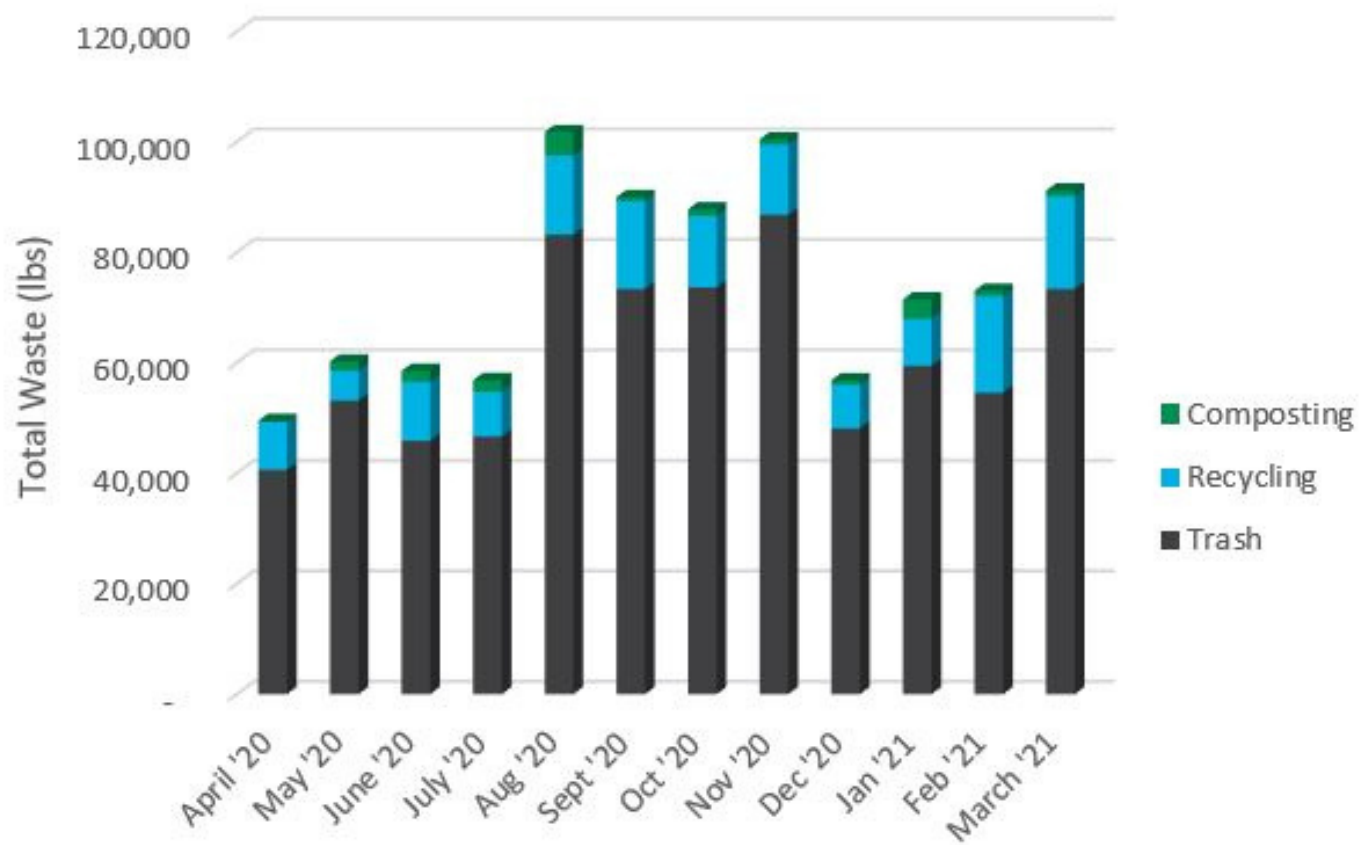

# March 2021 Waste Report

Altogether Recycling Collected: **16,816 lbs**

Landfill Collected: **73,353 lbs**

Compostable Materials Collected: **998 lbs**

Total Materials Collected: **91,167 lbs**

**AURARIA  
HIGHER EDUCATION  
CENTER™**

## Monthly Waste Comparison