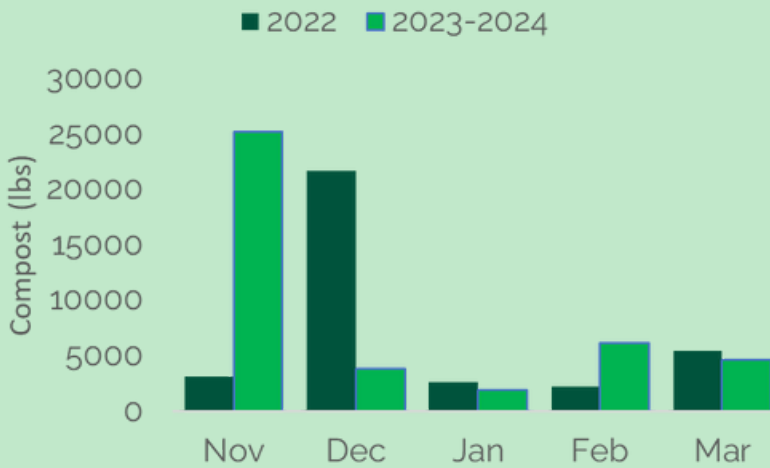

This month we had:

- 93,887** lbs of total waste
- 83,500** lbs were landfilled
- 5,730** lbs were recycled
- 4,657** lbs were composted

■ Landfilled ■ Recycled ■ Composted

Compost Outpost Diversion Rates:

24.4% Decrease
from January 2023

108.8% Increase
from February 2022

Did you know...

As part of our education and outreach pillar, the ASCP hosts Binside Buddies where we help people sort their waste. Look for us in the Tivoli Cafeteria and say hello!