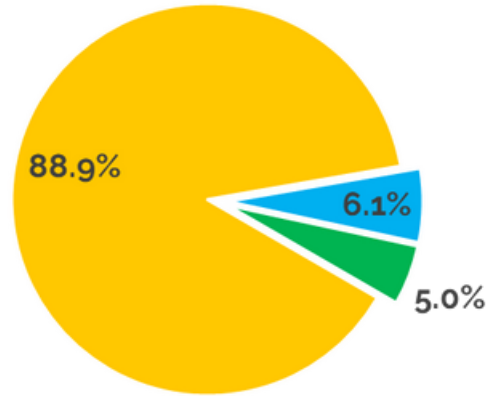

This month we had:

- 93,887** lbs of total waste
- 83,500** lbs were landfilled
- 5,730** lbs were recycled
- 4,657** lbs were composted

■ Landfilled ■ Recycled ■ Composted

Compost Outpost Diversion Rates:

24.4% Decrease
from January 2023

108.8% Increase
from February 2022

Did you know...

As part of our education and outreach pillar, the ASCP hosts Binside Buddies where we help people sort their waste. Look for us in the Tivoli Cafeteria and say hello!