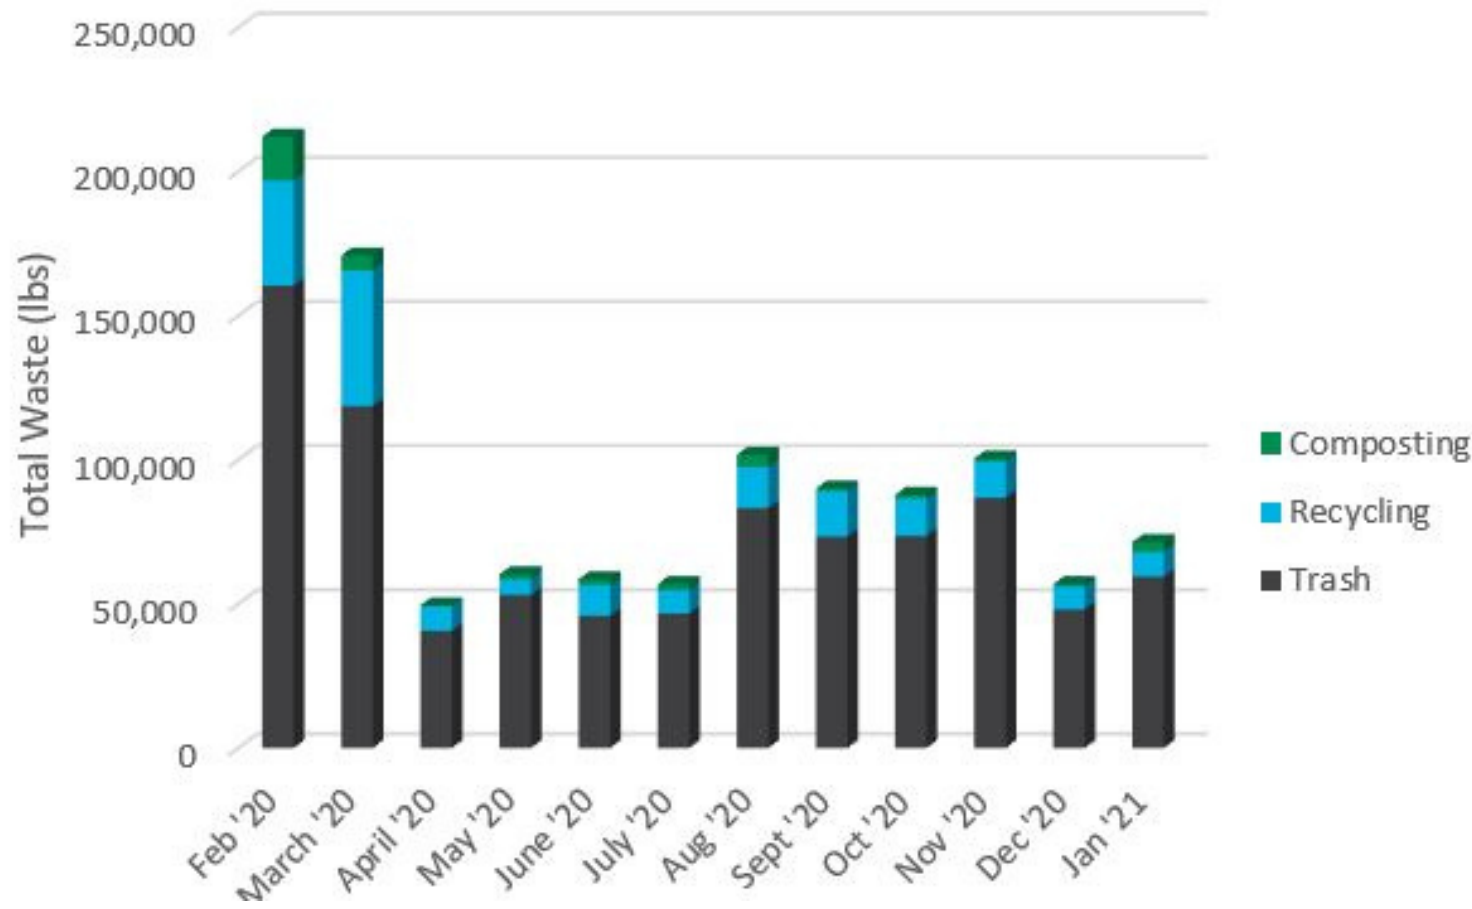

**Auraria
Sustainable
Campus
Program**

January 2021 Waste Report

Altogether Recycling Collected: **8,527 lbs**

Landfill Collected: **49,461 lbs**

Compostable Materials Collected: **3,489 lbs**

Total Materials Collected: **71,477 lbs**

**AURARIA
HIGHER EDUCATION
CENTER™**

Monthly Waste Comparison

December

Landfill: 84.7%
Recycling: 13.94%
Compost: 1.31%
Diversion Rate: 15.25%

January

Landfill: 83.2%
Recycling: 11.93%
Compost: 4.88%
Diversion Rate: 16.81%

Environmental Impact

Through **12,016 lbs** of compost and recycling we avoided..

11.72 lbs of CO2 GHG Emissions

Which is equal to...

12,952 lbs of coal being burned

14.4 acres of forest sequestering carbon

29,455 miles driven by an average passenger car in carbon