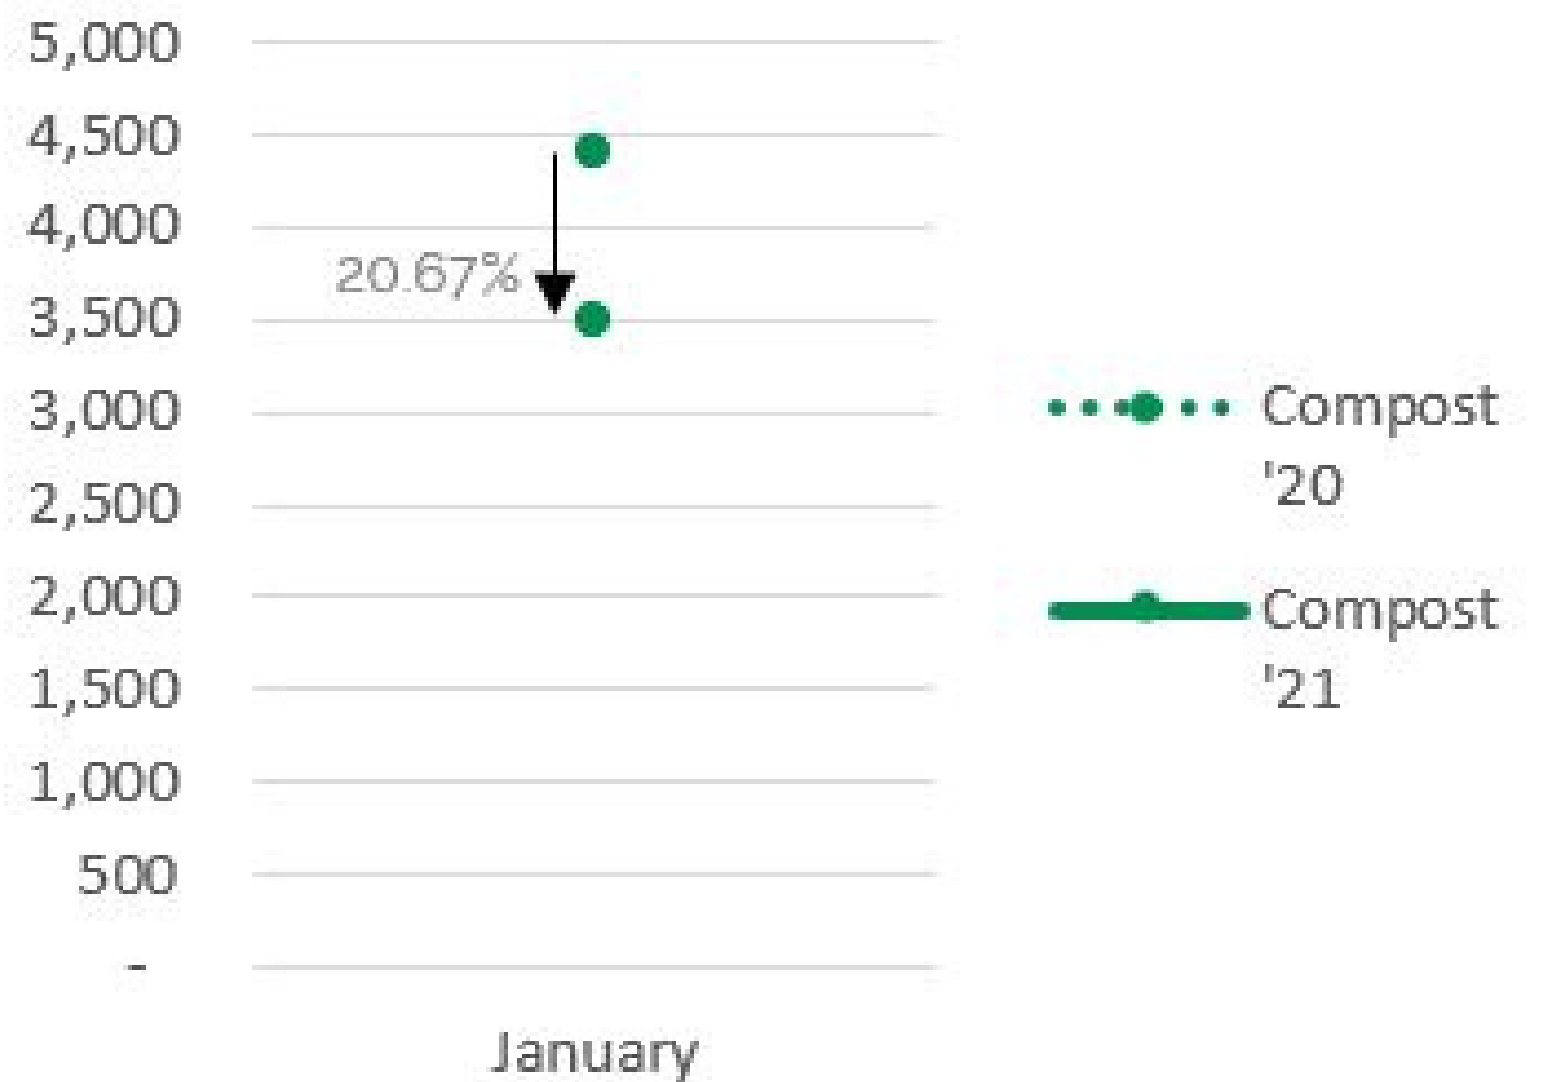

Compost Annual Comparison

The **Compost Weight** collected at the Auraria Campus in January was **3,489 lbs**. That is a **20.67%** decrease compared to this month last year.

For more information go to sustainableauraria.org!

Waste information sourced from EPA and GFL Waste and Recycling