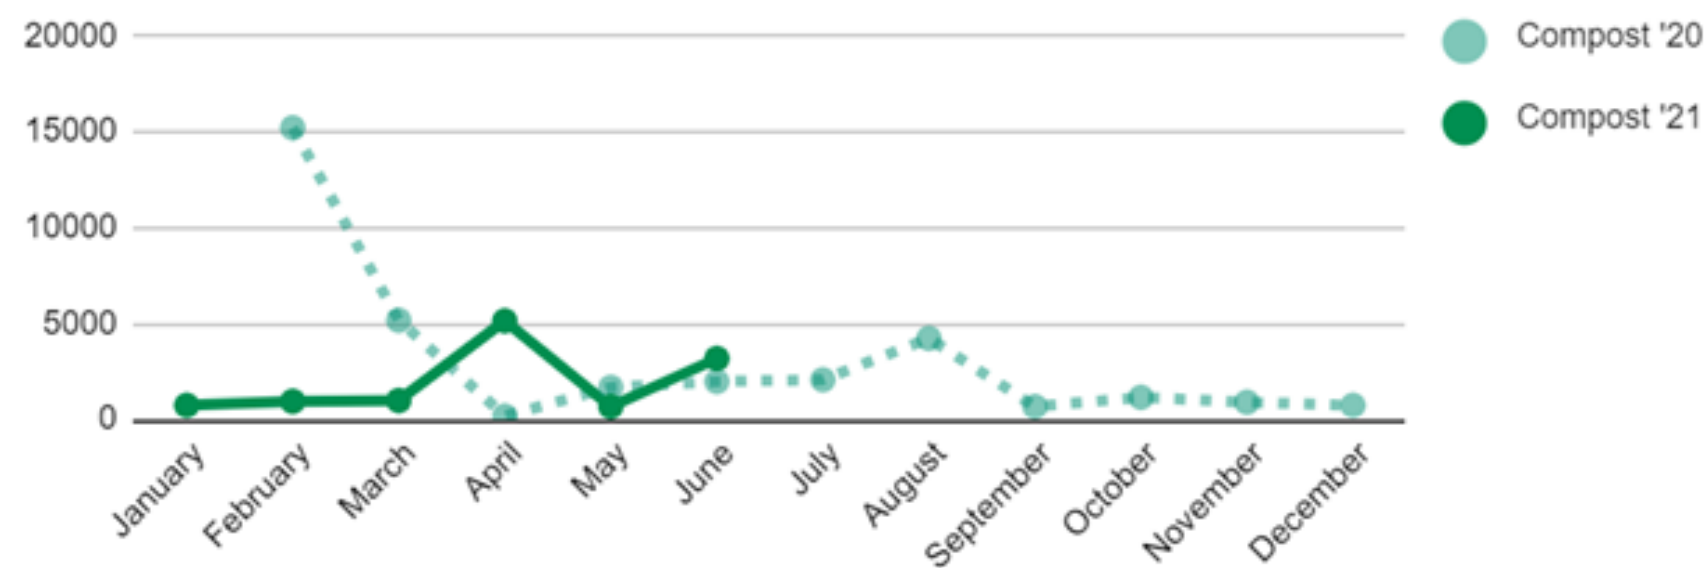

Compost Annual Comparison

The **Compost Weight** collected at the Auraria Campus in June was **3,188 lbs.** That is **160.12%** of what was collected this month last year.

For more information go to sustainableauraria.org!

Waste information sourced from EPA and GFL Waste and Recycling