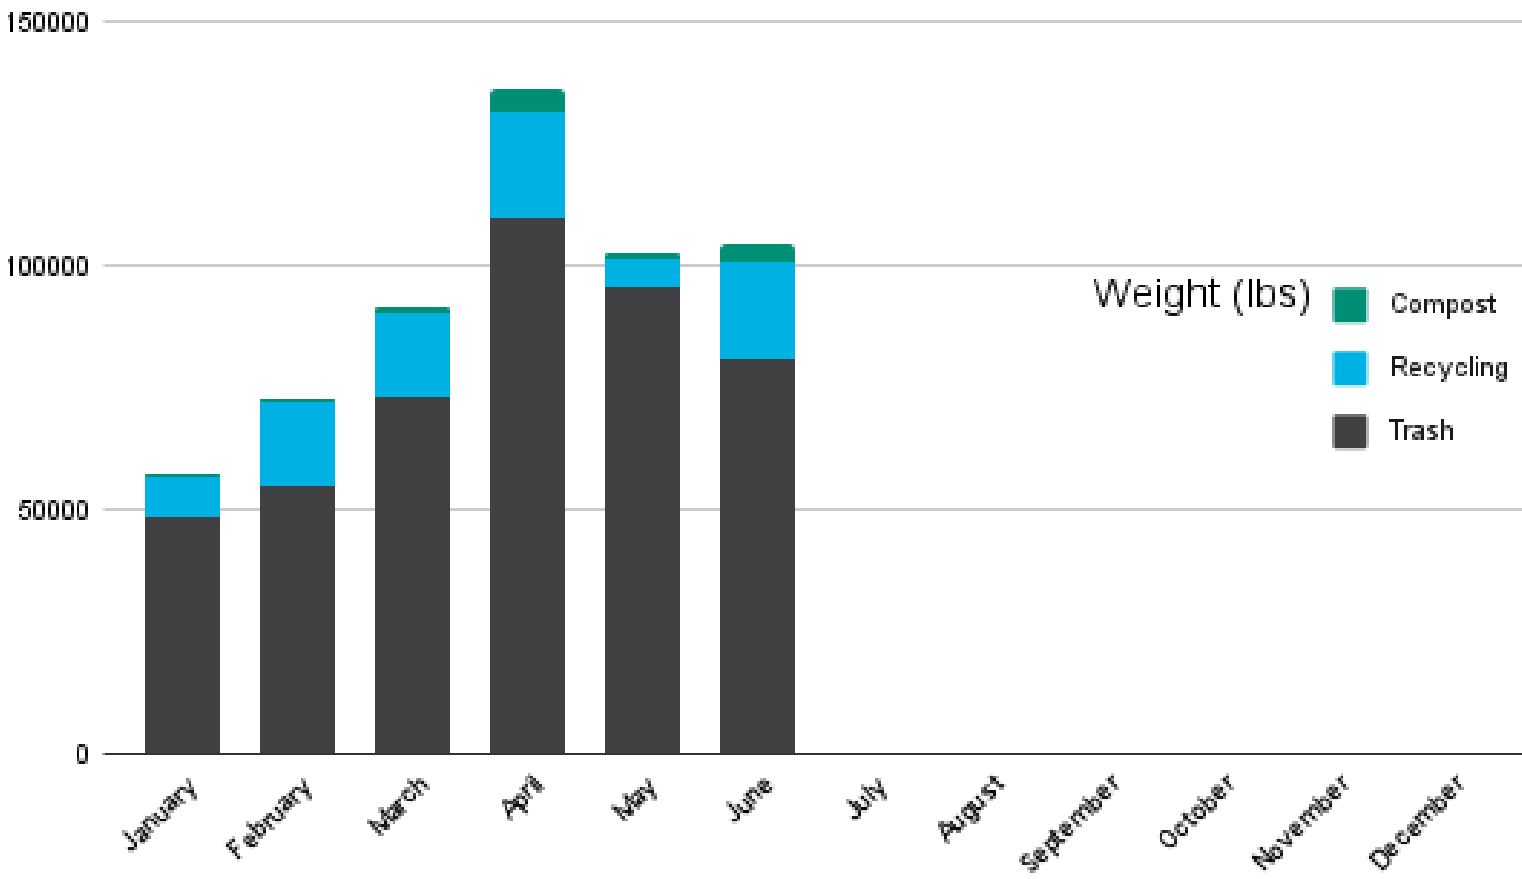

# June 2021 Waste Report

Altogether Recycling Collected: **20,155 lbs**  
 Landfill Collected: **80,668 lbs**  
 Compostable Materials Collected: **3,188 lbs**  
 Total Materials Collected: **104,011 lbs**

## Monthly Waste Comparison