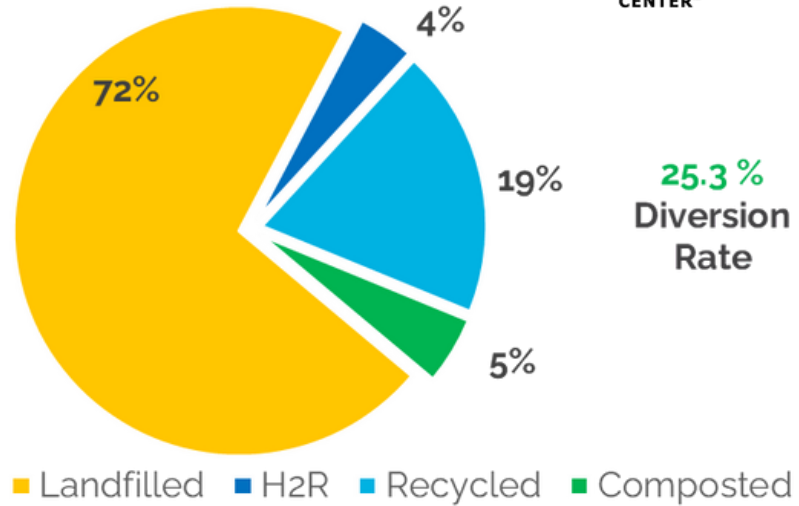

This year we had:

- 1,814,010** lbs of total waste
- 1,354,404** lbs were landfilled
- 366,659** lbs were recycled
- 77,584** lbs were recycled with H2R*
- 92,947** lbs were composted

*Specialty items accepted by the ASCP

Compost Diversion Rates:

4.9% Total

Jan.-Dec. 2022

116.6% Increase

compared to Jan.-Dec. 2021

**No data provided for August 22*

Did you know . . .

The ASCP has a new office space that allows us to better serve the campus community through programs like the Free Store, sustainable Halloween, waste audits, and much more!