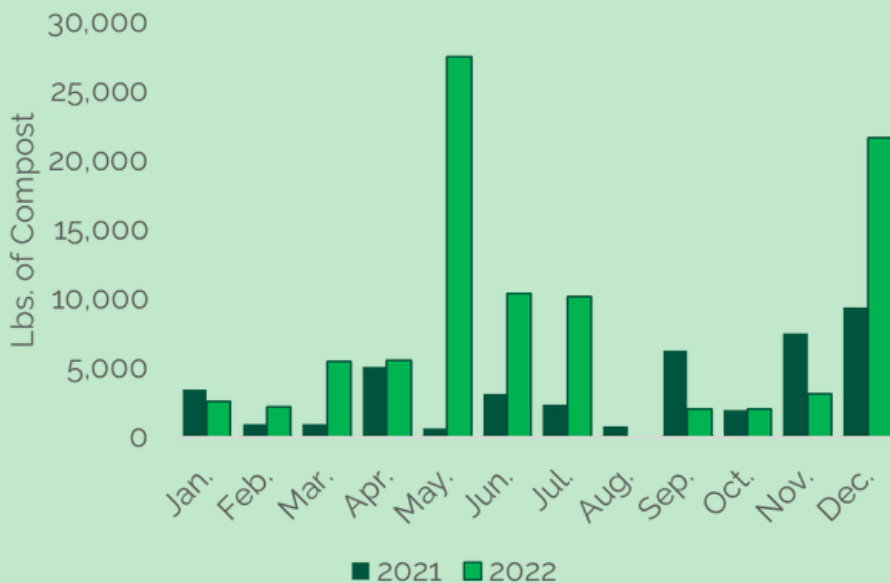

This year we had:

- 1,814,010** lbs of total waste
- 1,354,404** lbs were landfilled
- 366,659** lbs were recycled
- 77,584** lbs were recycled with H2R*
- 92,947** lbs were composted

*Specialty items accepted by the ASCP

Compost Diversion Rates:

4.9% Total

Jan.-Dec. 2022

116.6% Increase

compared to Jan.-Dec. 2021

**No data provided for August 22*

Did you know . . .

The ASCP has a new office space that allows us to better serve the campus community through programs like the Free Store, sustainable Halloween, waste audits, and much more!