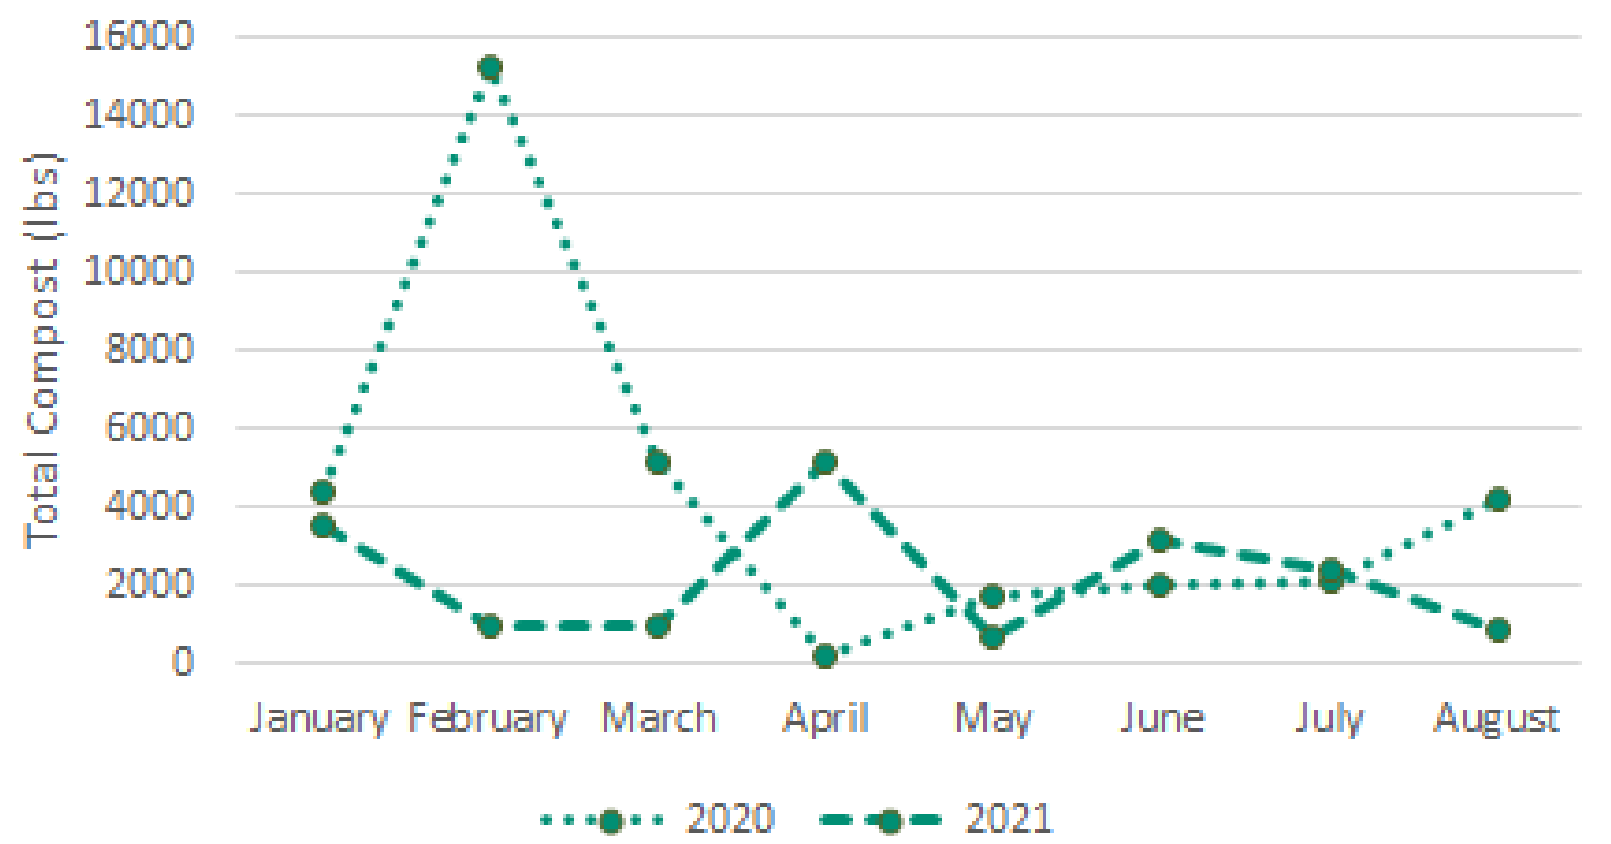

73,240 lbs of CO2 GHG Emissions

Which is equal to...

30,028 lbs of coal being burned

33.3 acres of forest sequestering carbon

68,277 miles driven by an average passenger car in carbon

Compost Annual Comparison

The **Compost Weight** collected at the Auraria Campus in August was **833 lbs**. That is a **657%** increase compared to July!

Monthly Waste Diversion Highlight

In July ASCP introduced **Compost Bin Rollout Phase I** and it is now complete!