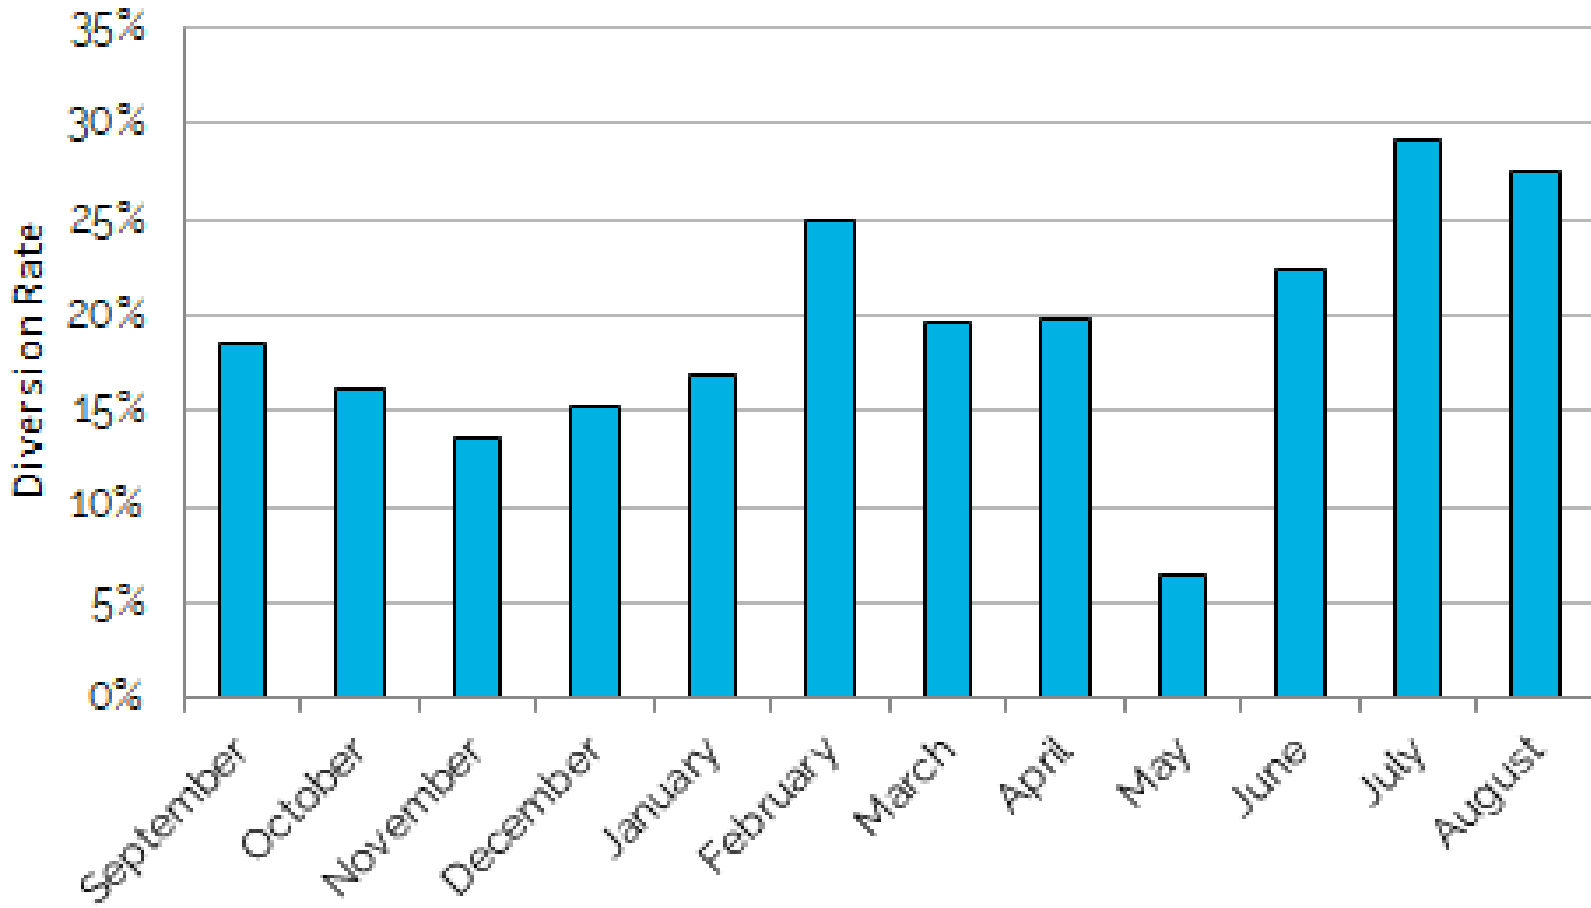

Year to Date Diversion Rate

Monthly Waste Comparison

Month	Landfill (%)	Recycling (%)	Compost (%)	Diversion Rate (%)
August	72.5%	27.12%	0.42%	27.55%
July	70.9%	27.35%	1.80%	29.15%

Environmental Impact

Through **54,335 lbs** of compost and recycling we avoided..