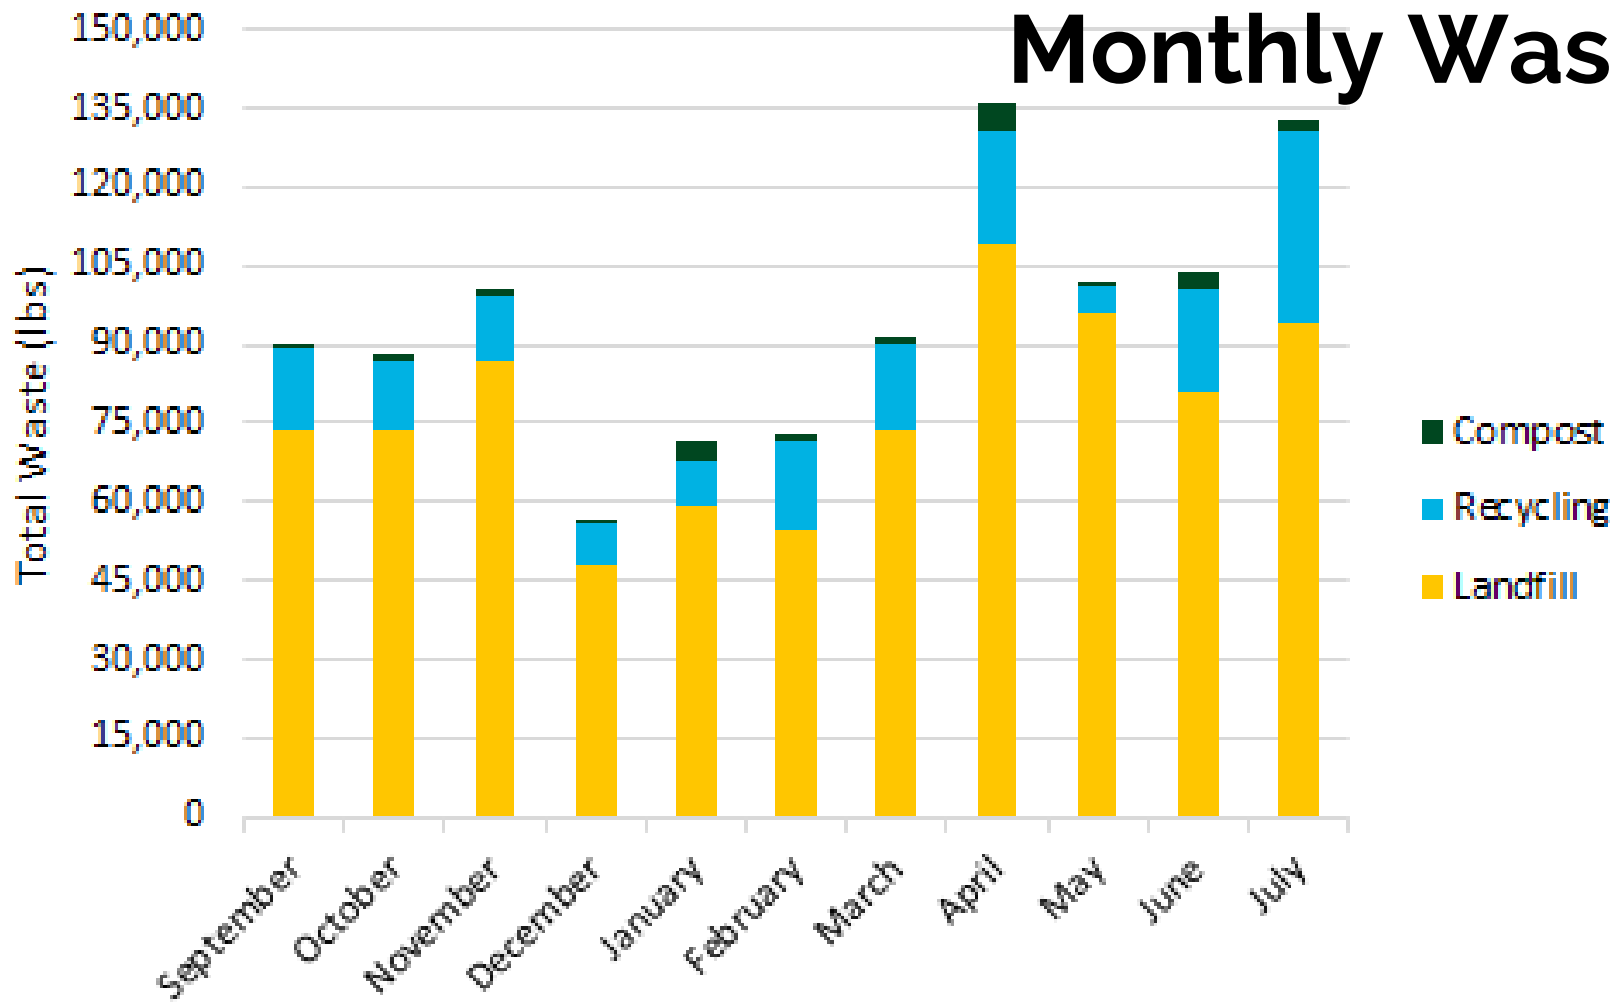

<p>June</p> <p>Landfill: 77.56%</p> <p>Recycling: 19.38%</p> <p>Compost: 3.07%</p> <p>Diversion Rate: 22.44%</p>	<p>July</p> <p>Landfill: 70.9%</p> <p>Recycling: 27.35%</p> <p>Compost: 1.8%</p> <p>Diversion Rate: 29.15%</p>
---	---