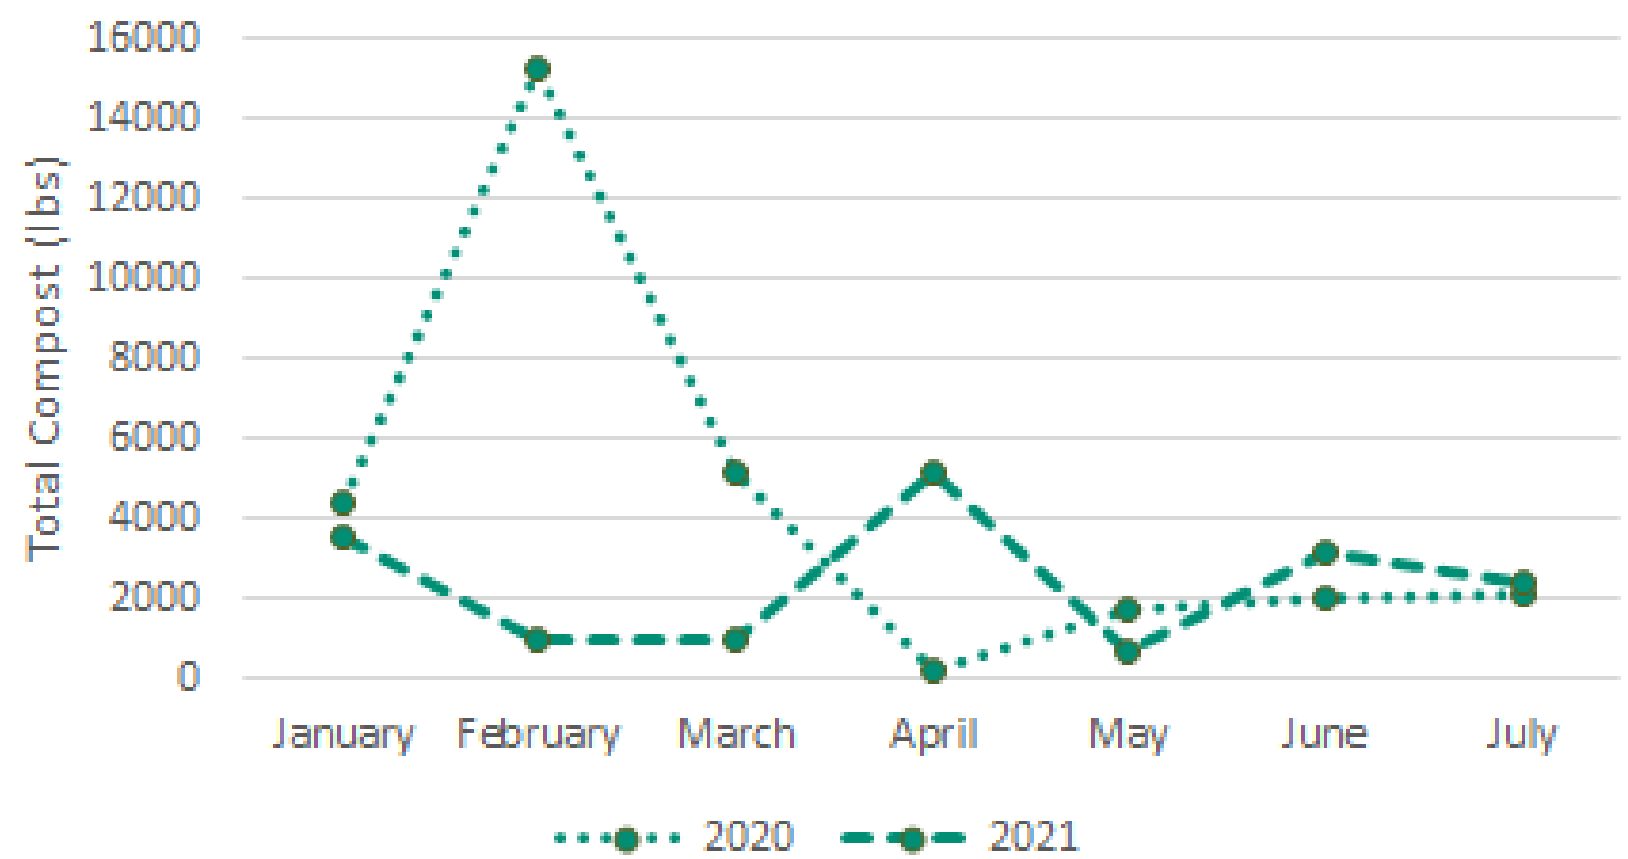

Environmental Impact

Through **19.4 tons** of compost and recycling we avoided..

38,756 lbs of CO2 GHG Emissions

Which is equal to...

21,418 lbs of coal being burned

23.7 acres of forest sequestering carbon

48,701 miles driven by an average passenger car in carbon

Compost Annual Comparison

The **Compost Weight** collected at the Auraria Campus in July was **2,391 lbs**. That is **13%** more than what was collected this month last year.