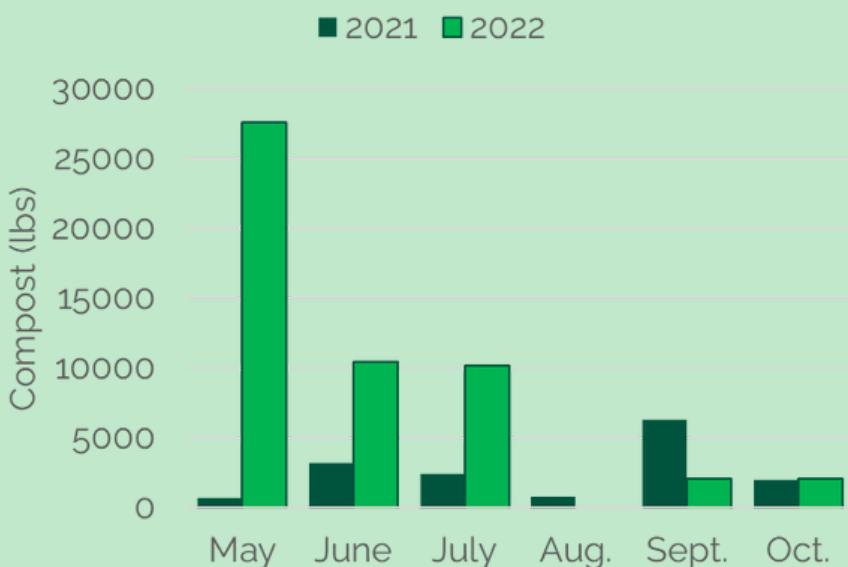

This month we had:

- 232,174** lbs of total waste
- 194,329** lbs were landfilled
- 30,985** lbs were recycled
- 2,060** lbs were composted
- 4,800** lbs from Hard to Recycle*

*Specialty items collected for recycling by the ASCP

Compost Diversion Rates:

0.09% Decrease

from September 2022

2.28% Increase

compared to October 2021

**No data provided for August 22*

Did you know...

This month, the ASCP launched Sharemeals, a new app that alerts campus members to free food opportunities on campus.