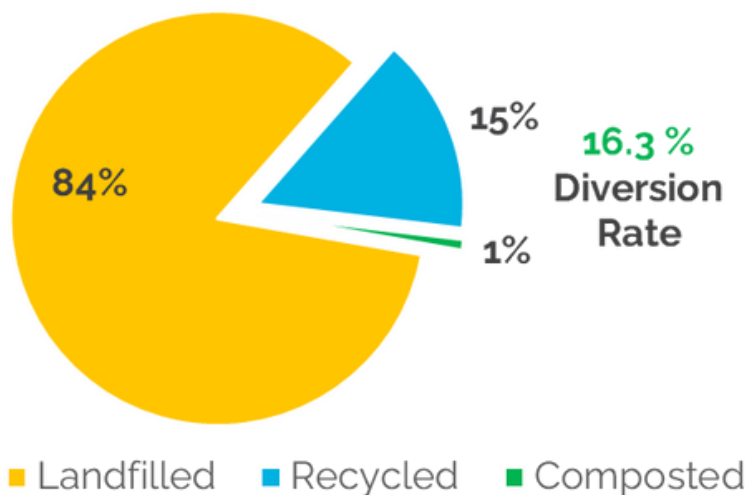

This month we had:

- 232,174** lbs of total waste
- 194,329** lbs were landfilled
- 30,985** lbs were recycled
- 2,060** lbs were composted
- 4,800** lbs from Hard to Recycle*

*Specialty items collected for recycling by the ASCP