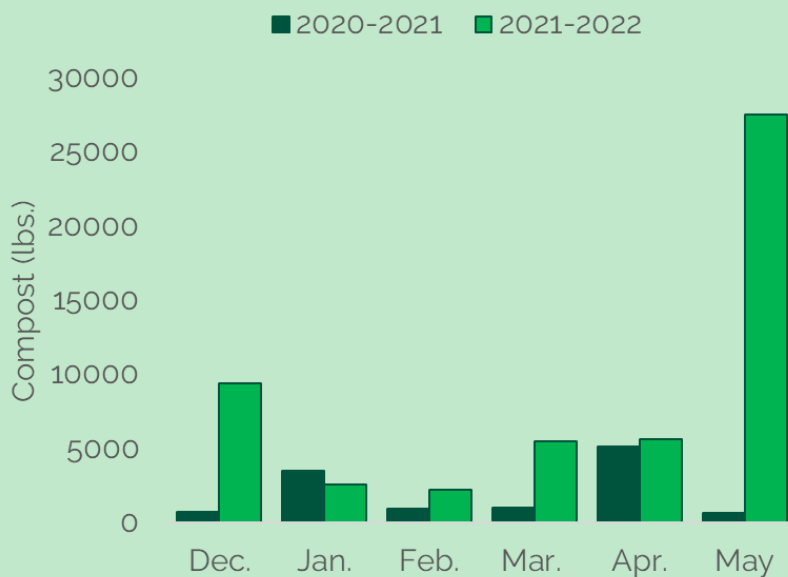

## This month we had:

**246,729** lbs of total waste  
**137,746** lbs were landfilled  
**81,433** lbs were recycled  
**27,550** lbs were composted  
**31,028** lbs from Hard to Recycle\*

\*Specialty items accepted by the ASCP

## Compost Diversion Rates:

**309.4% Increase**  
from April 2022  
**3,910.2% Increase**  
compared to May 2021

## Did you know...

This month, the ASCP helped recycle **3,300** lbs. of aluminum over the course of the 5 Tivoli Quad Avalanche Watch Parties!