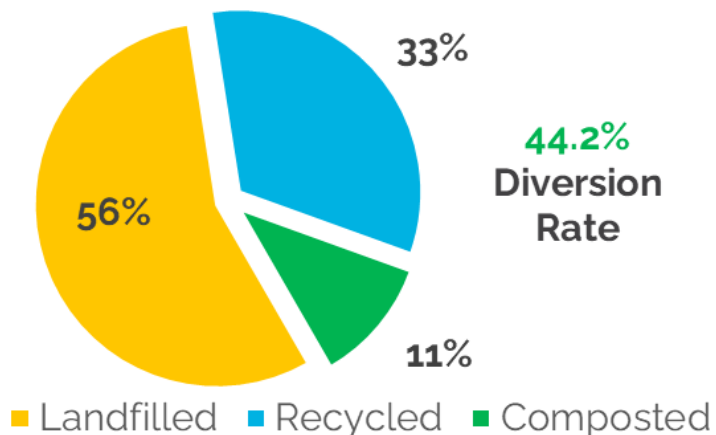

## This month we had:

**246,729** lbs of total waste  
**137,746** lbs were landfilled  
**81,433** lbs were recycled  
**27,550** lbs were composted  
**31,028** lbs from Hard to Recycle\*

\*Specialty items accepted by the ASCP

## Did you know...

This month, the ASCP helped recycle **3,300** lbs. of aluminum over the course of the 5 Tivoli Quad Avalanche Watch Parties!