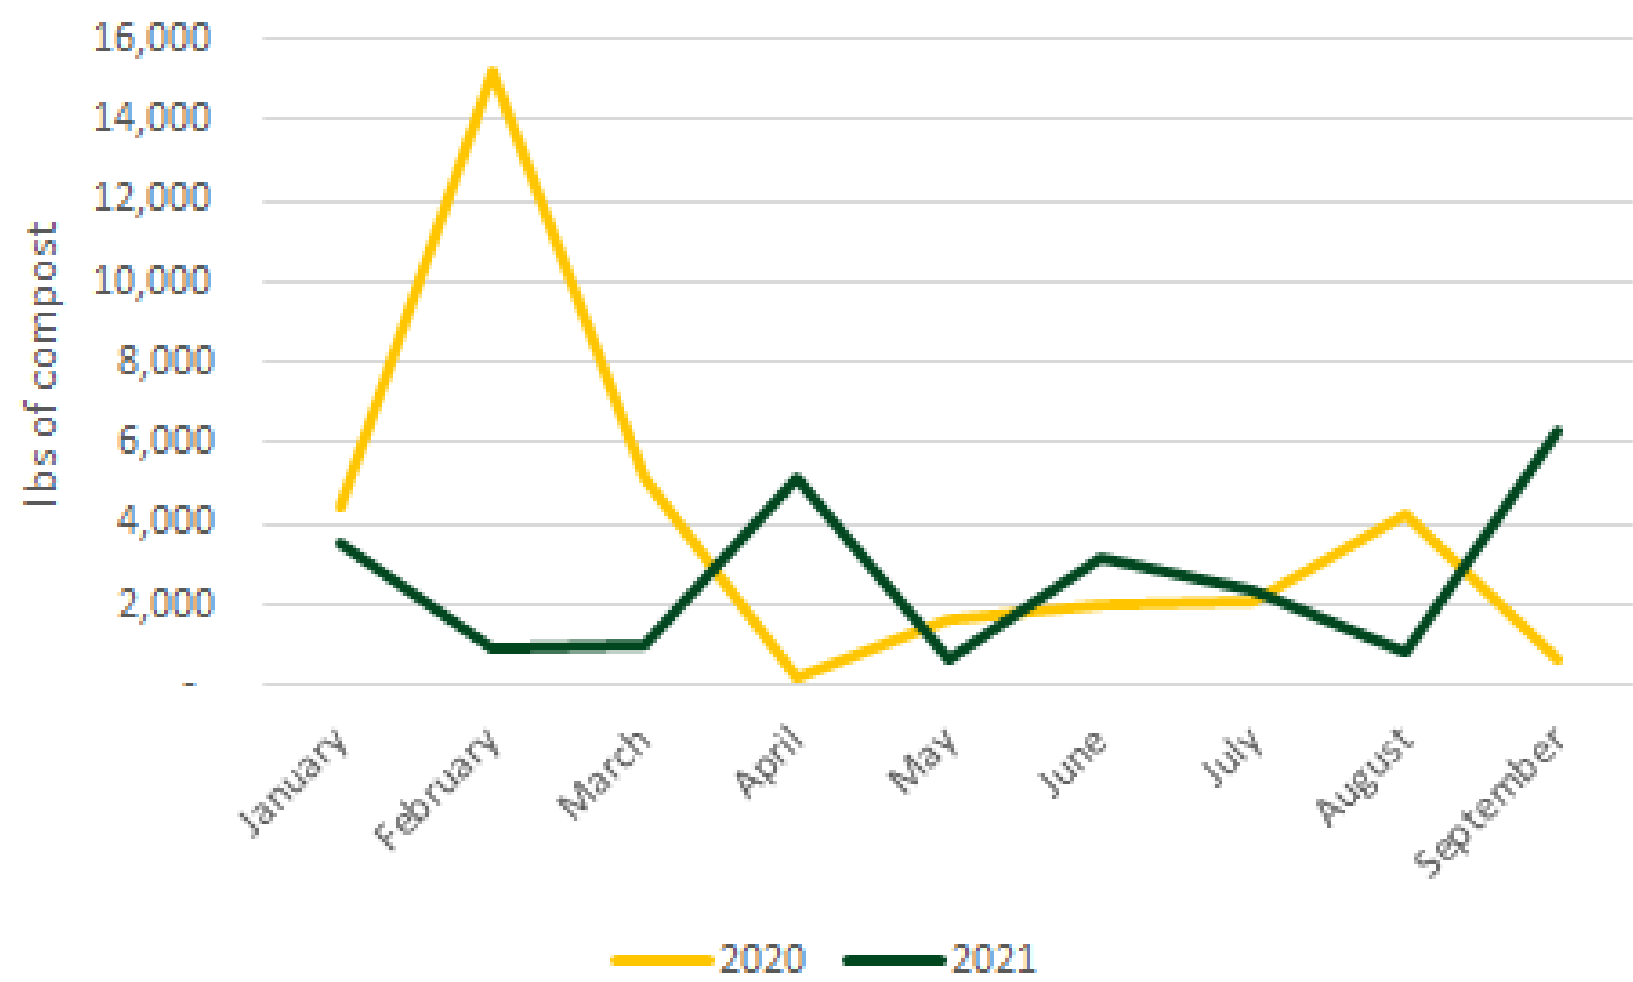

Year to Date Diversion Rate

Monthly Waste Comparison

September

Landfill: 72.8%
 Recycling: 23.77%
 Compost: 3.4%
 Diversion Rate: 27.17%

August

Landfill: 72.5%
 Recycling: 27.12%
 Compost: 0.42%
 Diversion Rate: 27.55%

Environmental Impact

Through **50,375 lbs** of compost and recycling we avoided..

73,240 lbs of CO2 GHG Emissions

Which is equal to...

25.258 lbs of coal being burned

28 acres of forest sequestering carbon

57,432 miles driven by an average passenger car in carbon

Compost Annual Comparison

The **Compost Weight** collected at the Auraria Campus in September was **6,302 lbs**. That is a **187%** decrease compared to July

Monthly Waste Diversion Highlight

In September we had our first Bike Count! Twice a day, twice a week, every month, we're going to go out and collect data on how many bikes are in and around campus. This helps us gather information about how many people are using alternative transportation to reduce their carbon footprint. If you are interested in volunteering for ASCP come visit us at Tivoli 325 and ask staff member about this super fun opportunity.