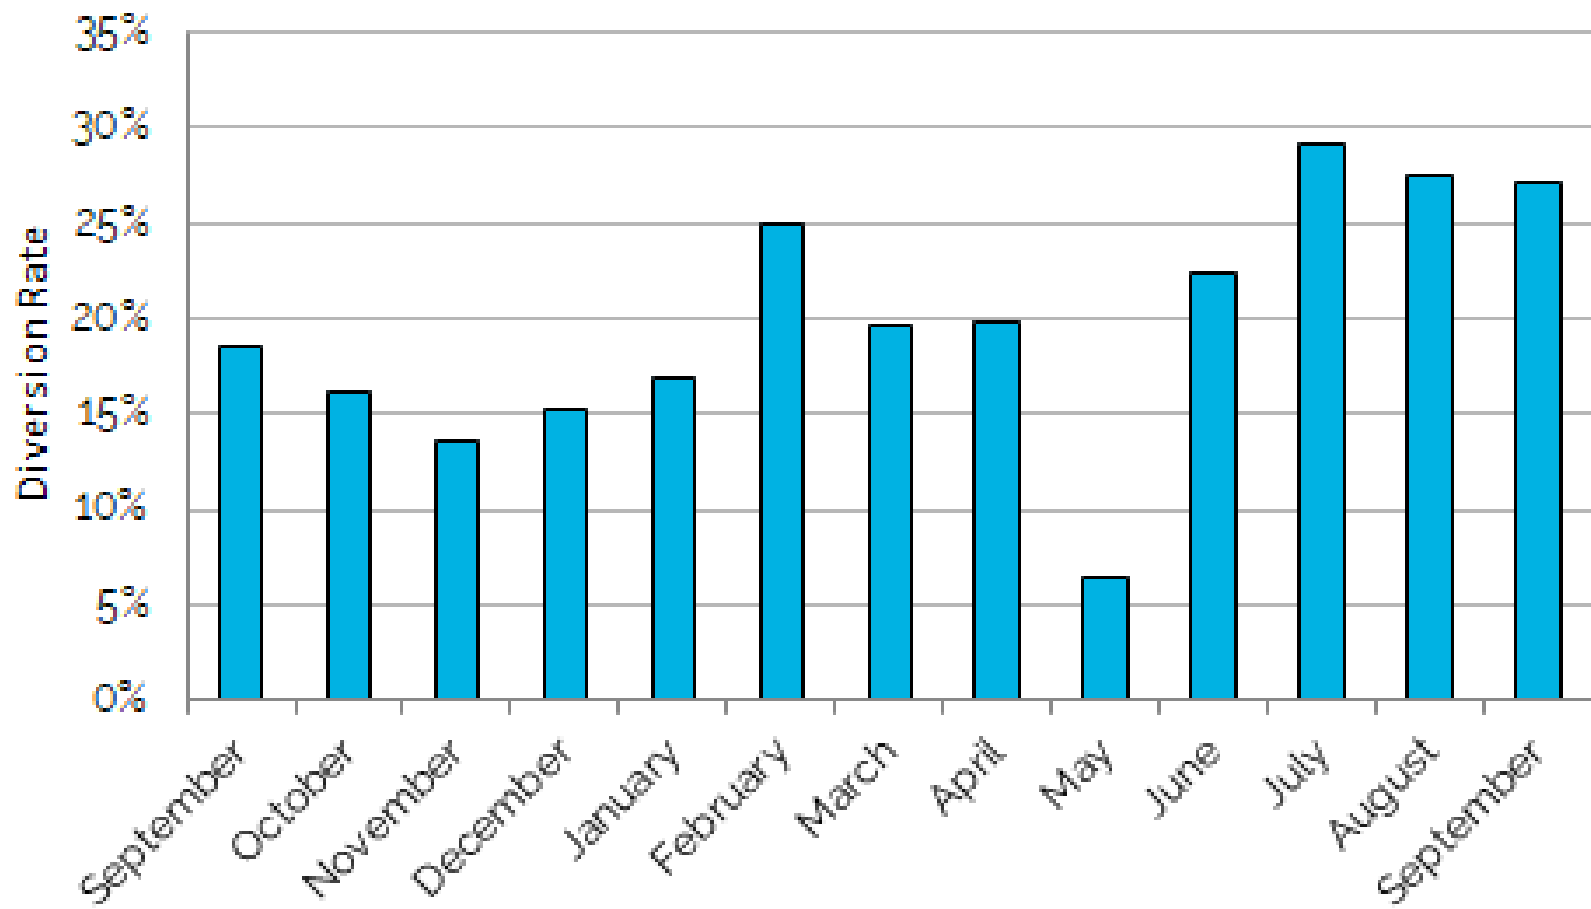

Year to Date Diversion Rate

Monthly Waste Comparison

September

Landfill: 72.8%
 Recycling: 23.77%
 Compost: 3.4%
 Diversion Rate: 27.17%

August

Landfill: 72.5%
 Recycling: 27.12%
 Compost: 0.42%
 Diversion Rate: 27.55%

Monthly Waste Diversion Highlight

In September we had our first Bike Count! Twice a day, twice a week, every month, we're going to go out and collect data on how many bikes are in and around campus. This helps us gather information about how many people are using alternative transportation to reduce their carbon footprint. If you are interested in volunteering for ASCP come visit us at Tivoli 325 and ask staff member about this super fun opportunity.