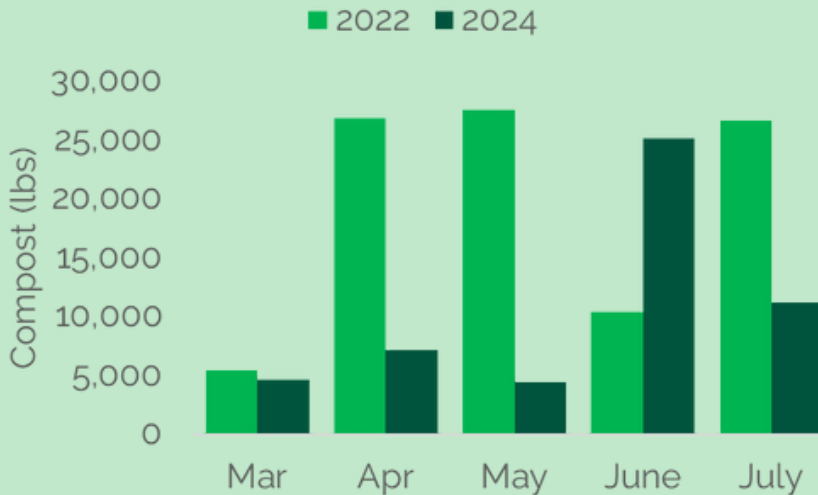

This month we had:

- 100,271** lbs of total waste
- 56,700** lbs were landfilled
- 32,440** lbs were recycled
- 11,131** lbs were composted

Compost Outpost Diversion Rates:

July 2024: **11.1%**

July 2022: **9.0%**

*2023 data excluded due to contract abnormalities

Did you know...

The ASCP staff works around the clock at special events on campus to provide compost and recycling options, including during the 2022 Stanley Cup Watch Parties!