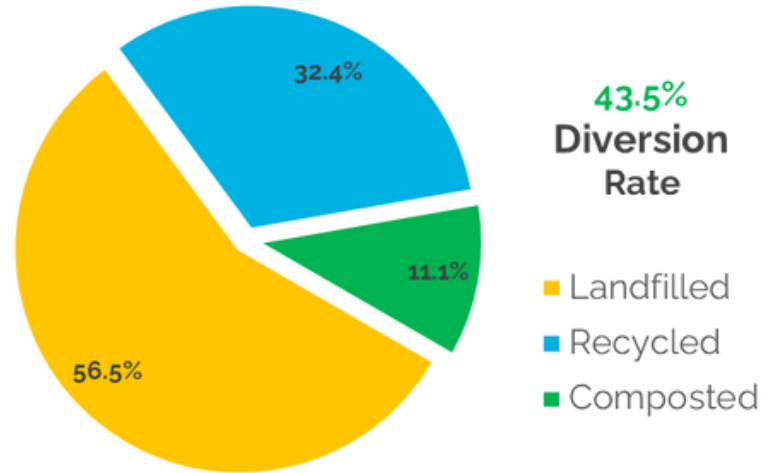

This month we had:

- 100,271** lbs of total waste
- 56,700** lbs were landfilled
- 32,440** lbs were recycled
- 11,131** lbs were composted

Compost Outpost Diversion Rates:

July 2024: **11.1%**

July 2022: **9.0%**