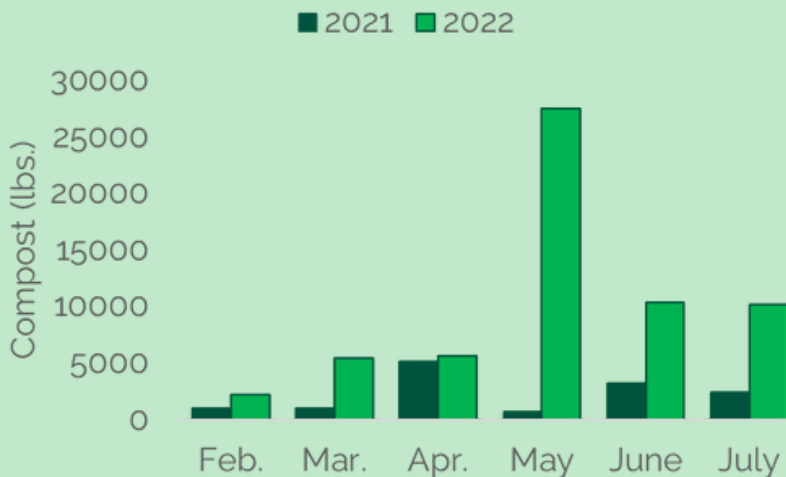

July 2022 Waste Report

This month we had:

108,778 lbs of total waste
71,969 lbs were landfilled
26,624 lbs were recycled
10,185 lbs were composted

Compost Diversion Rates:

2.18% Decrease
 from June 2022
325.97% Increase
 compared to July 2021

Did you know...

The ASCP will be hosting Sustainability Workshops starting Fall 2022!

Environmental Impacts

We avoided **16.7** metric tons of GHG through our waste diversion efforts.

Or the equivalent to: