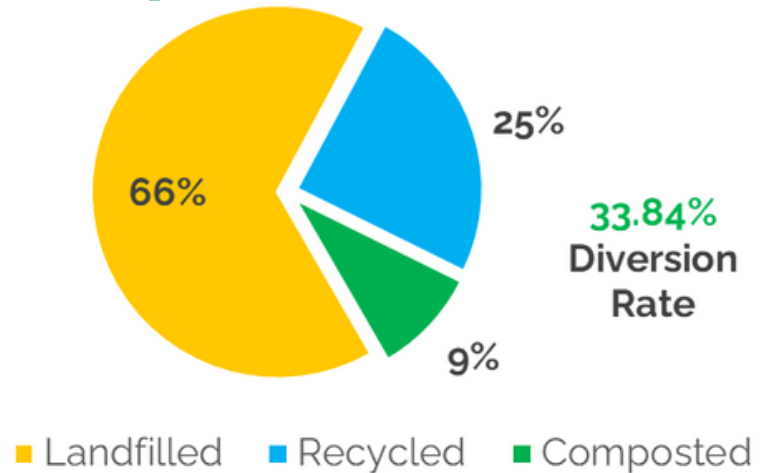

July 2022 Waste Report

This month we had:

108,778 lbs of total waste
71,969 lbs were landfilled
26,624 lbs were recycled
10,185 lbs were composted

Compost Diversion Rates:

2.18% Decrease
 from June 2022
325.97% Increase
 compared to July 2021

Did you know...

The ASCP will be hosting Sustainability Workshops starting Fall 2022!

Environmental Impacts

We avoided **16.7** metric tons of GHG through our waste diversion efforts.

Or the equivalent to: