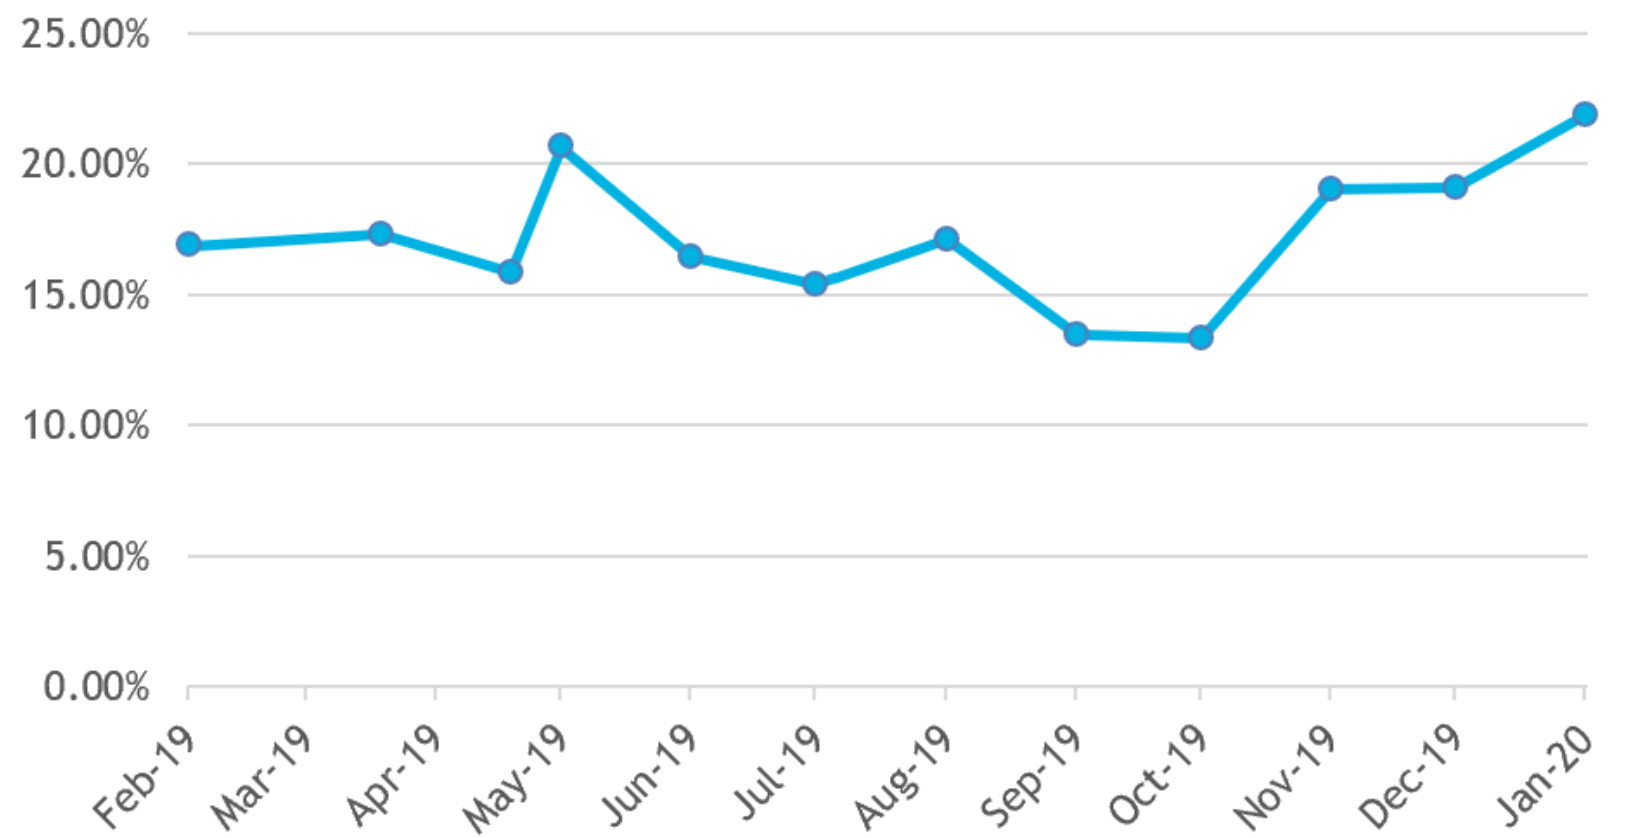

Monthly Highlight

Recycling Percentages

For the month of January, we had one of the highest percentages of **recycling** in the history of the **ASCP!**

Monthly Diversion Rate Tracker

In the month of January we had a **24.1%** diversion rate