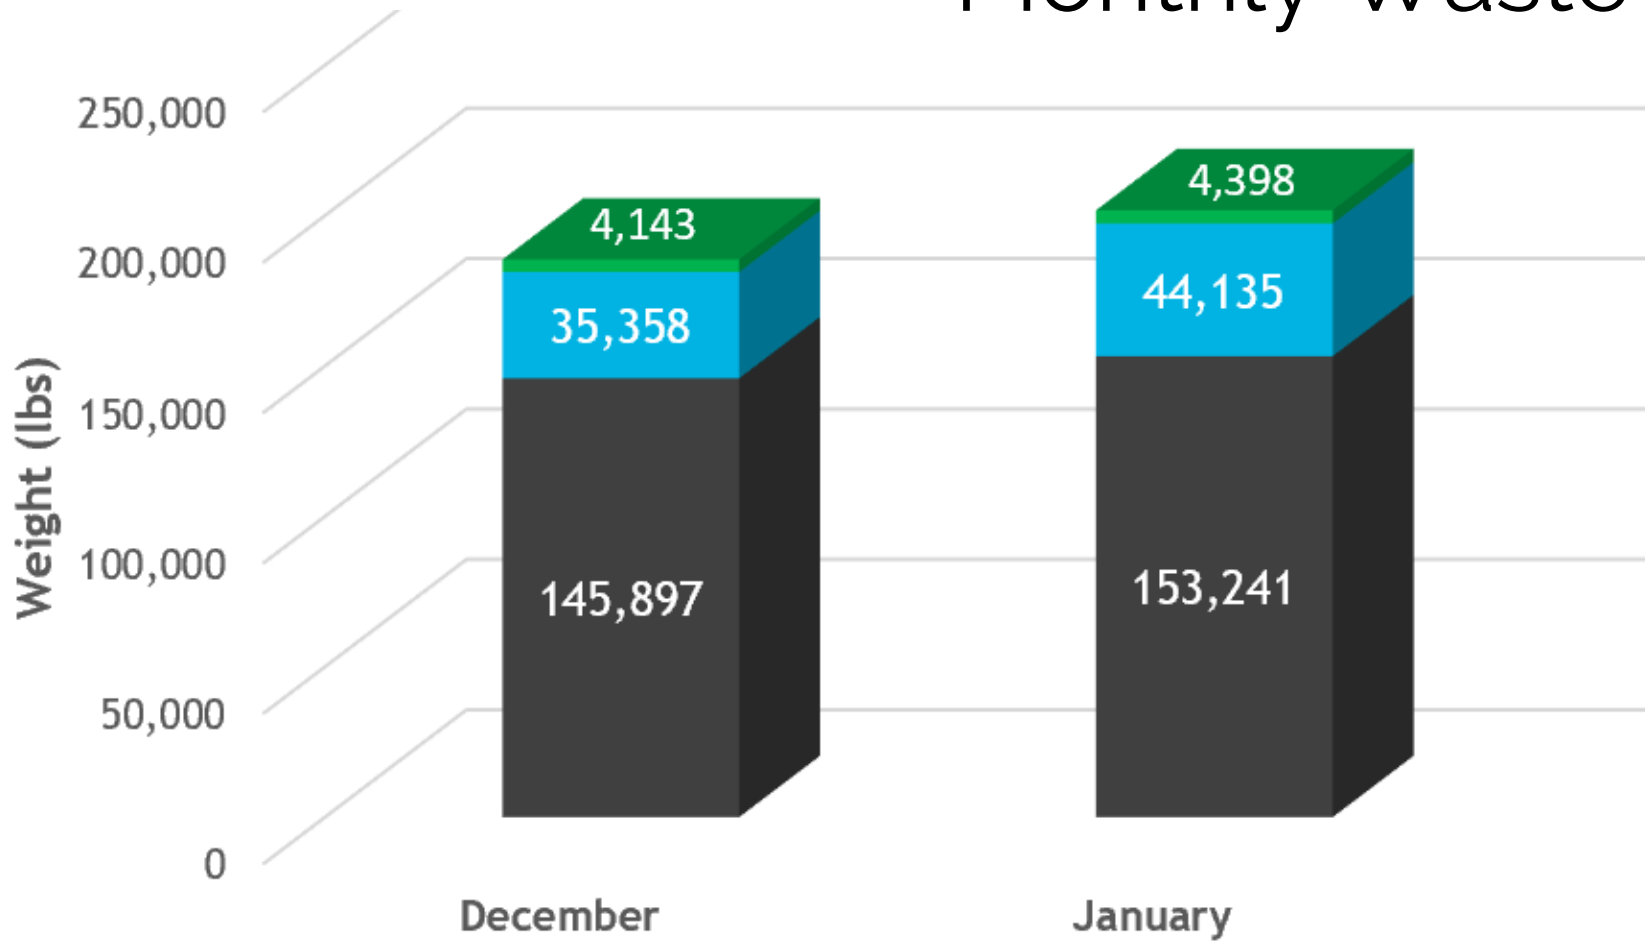

**Auraria
Sustainable
Campus
Program**

January Waste Report

Altogether Recycling Collected: **44,135 lbs**
 Landfill Collected: **153,241 lbs**
 Compostable Materials Collected: **4,398 lbs**
 Total Materials Collected: **201,744 lbs**

Monthly Waste Comparison

December

Landfill: 78.7%
 Recycling: 19.1%
 Compost: 2.2%
 Diversion Rate: 21.3%

January

Landfill: 75.9%
 Recycling: 21.9%
 Compost: 2.2%
 Diversion Rate: 24.1%

Environmental Impact

Monthly Highlight

Recycling Percentages

For the month of January, we had one of the highest percentages of **recycling** in the history of the **ASCP!**

Monthly Diversion Rate Tracker

In the month of January we had a **24.1%** diversion rate

That is a **3.85%** increase from the diversion rate a year ago